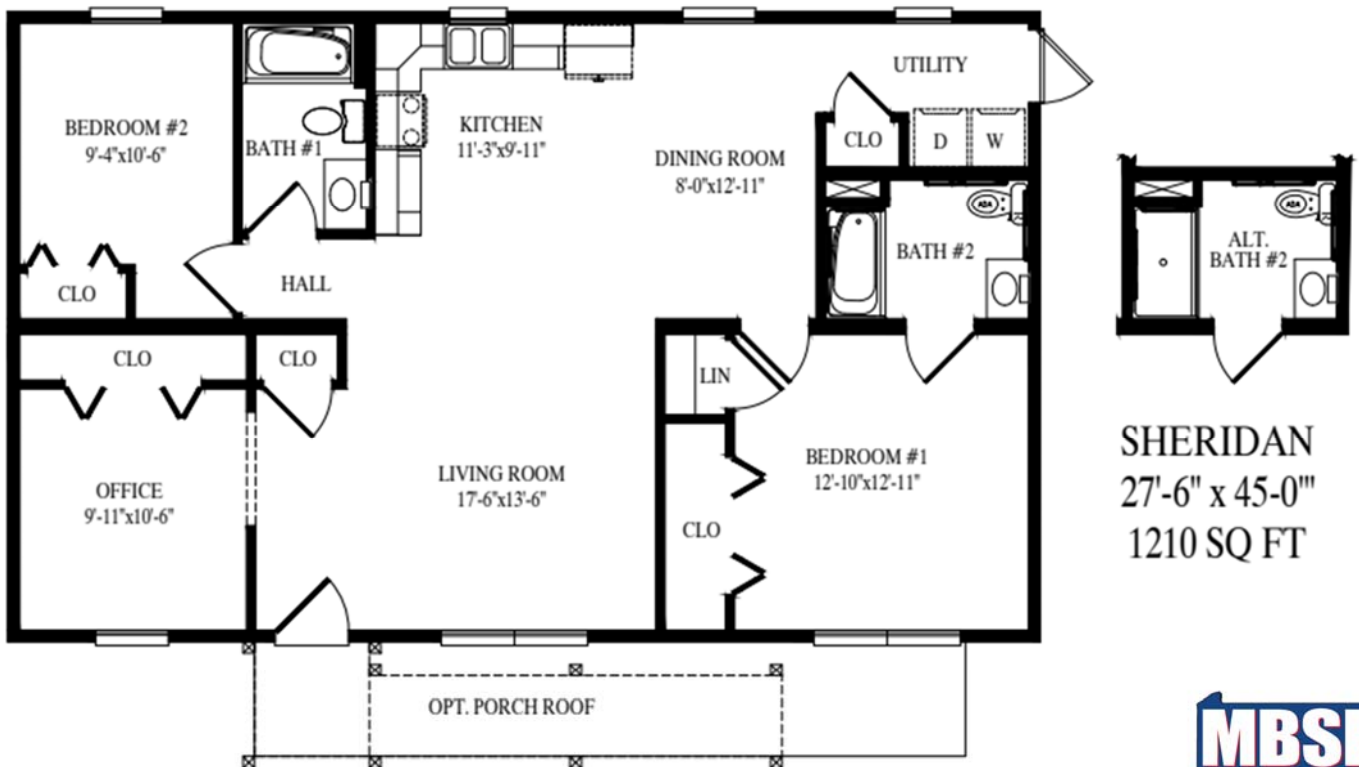

Independent Living Series

“Designed with Compassion & Accessibility in Mind”

Sheridan

SHERIDAN
27'-6" x 45'-0"
1210 SQ FT