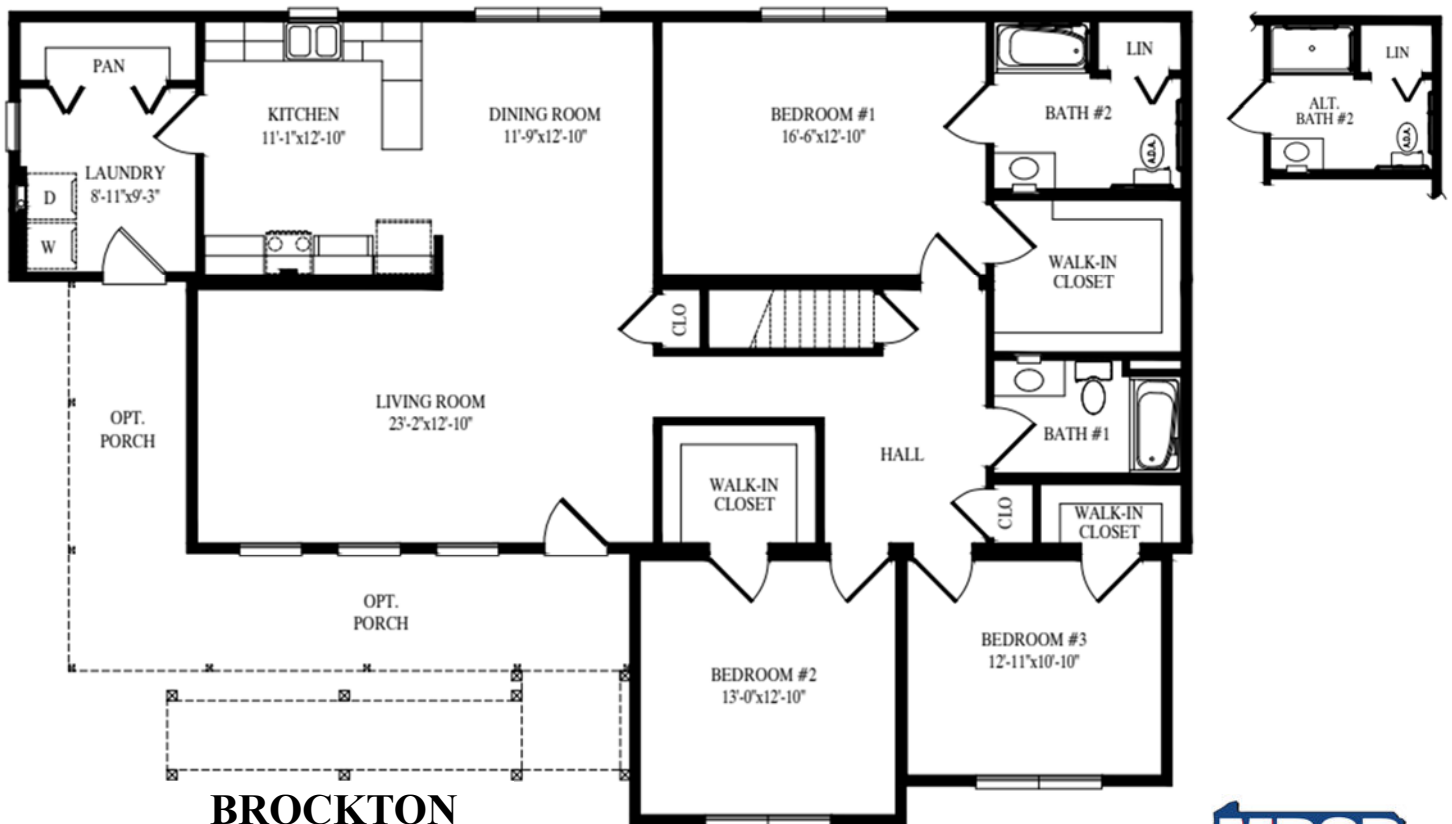

# Independent Living Series

*“Designed with Compassion & Accessibility in Mind”*

## Brockton

**BROCKTON**  
**41'-3" x 60'-0"**  
**1878 SQ FT**