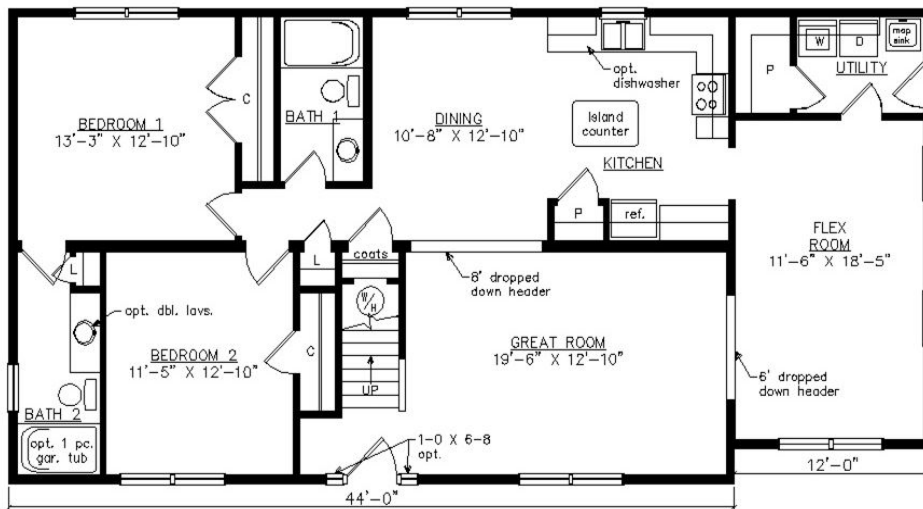

NEW HARBOR CAPE

27'6" x 56'

1516 SQ. FT. (FINISHED) 903 SQ. FT. (UNFINISHED)

BEDROOMS: 2 BATHS: 2

SHOWN WITH OPTIONAL ON SITE BUILT STOOP,
FANLITE DOOR, DOOR SIDELITES AND DORMERS

Virginia Homes
Building Systems