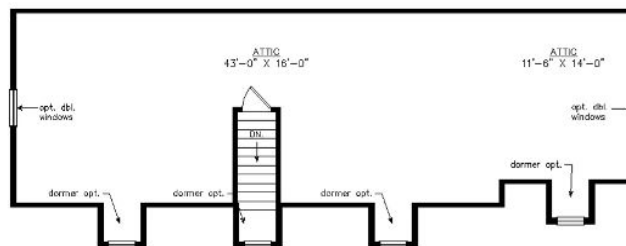

NEW HARBOR CAPE

27'6" x 56'

1516 SQ. FT. (FINISHED) 903 SQ. FT. (UNFINISHED)

BEDROOMS: 2 BATHS: 2

SHOWN WITH OPTIONAL ON SITE BUILT STOOP,
FANLITE DOOR, DOOR SIDELITES AND DORMERS

Virginia Homes
Building Systems