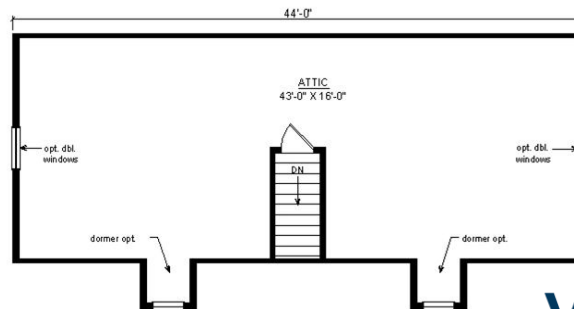

# KINGSPORT CAPE

27'6" x 44'

1210 SQ. FT. (FINISHED) 733 SQ. FT. (UNFINISHED)

BEDROOMS: 2 BATHS: 2

SHOWN WITH OPTIONAL PORCH,  
FANLITE DOOR AND DORMERS

**Virginia Homes**  
Building Systems

[www.virginiahomesbuildingsystems.com](http://www.virginiahomesbuildingsystems.com)