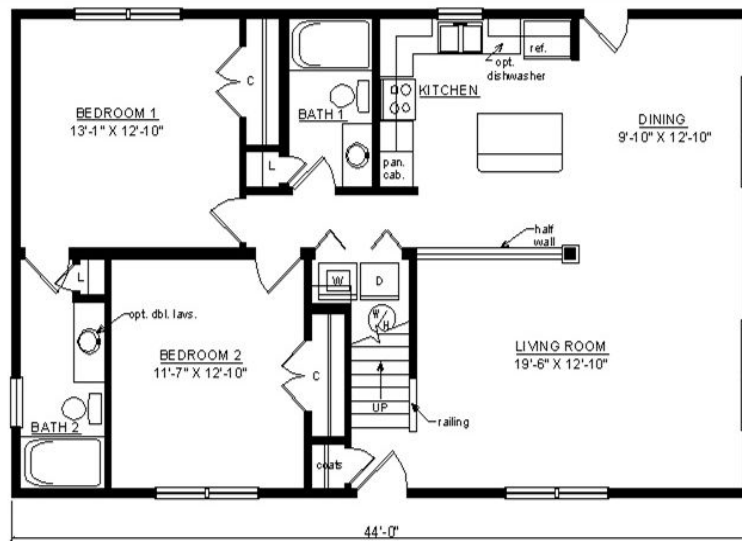

# KINGSPORT CAPE

27'6" x 44'

1210 SQ. FT. (FINISHED) 733 SQ. FT. (UNFINISHED)

BEDROOMS: 2 BATHS: 2

SHOWN WITH OPTIONAL PORCH,  
FANLITE DOOR AND DORMERS

**Virginia Homes**  
Building Systems

[www.virginiahomesbuildingsystems.com](http://www.virginiahomesbuildingsystems.com)