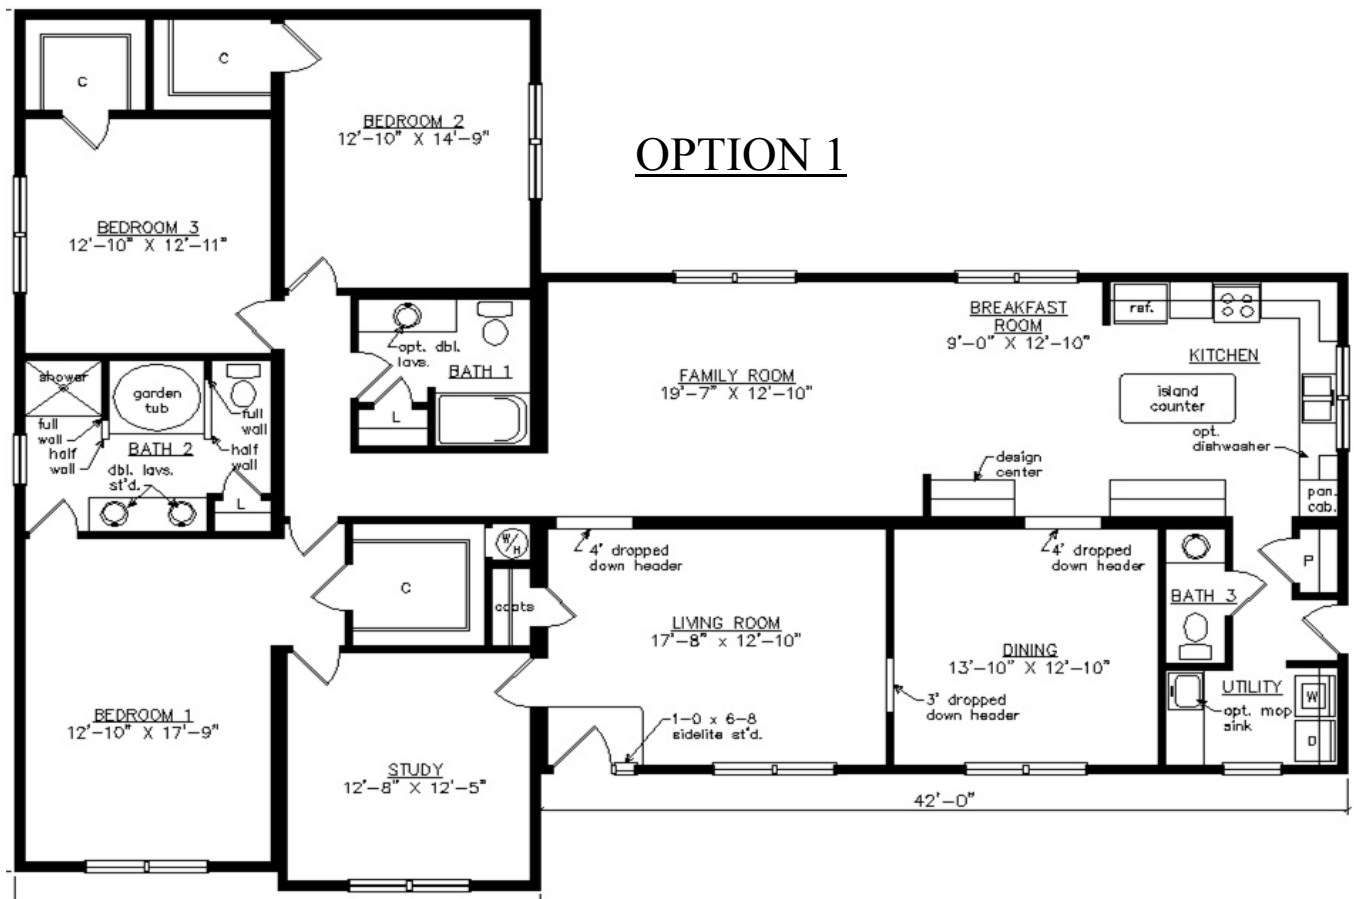

WILLIAMSTON

48' x 69'6"

2462 SQ. FT.

BEDROOMS: 3 BATHS: 2.5

SHOWN WITH OPTIONAL PORCH

Virginia Homes
Building Systems

www.virginiahomesbuildingsystems.com
A Division of Modular Building Systems of PA