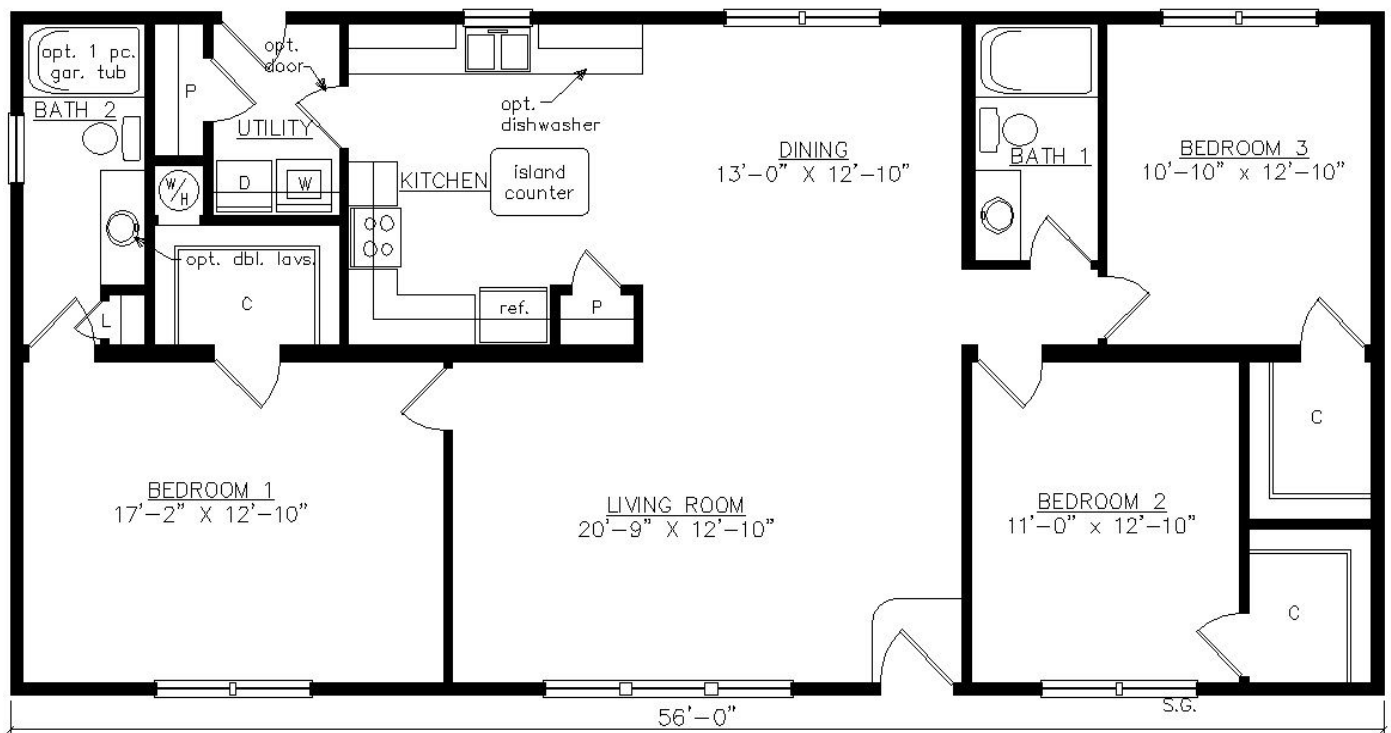

TIMBERLAKE

27'6" x 56'

1540 SQ. FT.

BEDROOMS: 3 BATHS: 2

SHOWN WITH OPTIONAL DECO DORMER

Virginia Homes
Building Systems

www.virginiahomesbuildingsystems.com
A Division of Modular Building Systems of PA