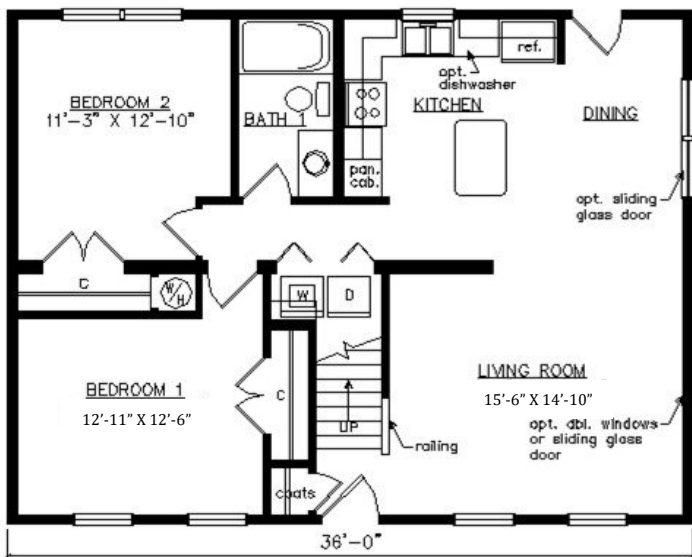

SMALLWOOD SALTBOX CAPE

29'6" X 36'

1644 SQ. FT. (FINISHED) / 385 SQ. FT. (UNFINISHED)

BEDROOMS: 4 BATHS: 2

SHOWN WITH OPTIONAL PORCH,
CRAFTSMAN DOOR AND DORMERS

Virginia Homes
Building Systems

www.virginiahomesbuildingsystems.com