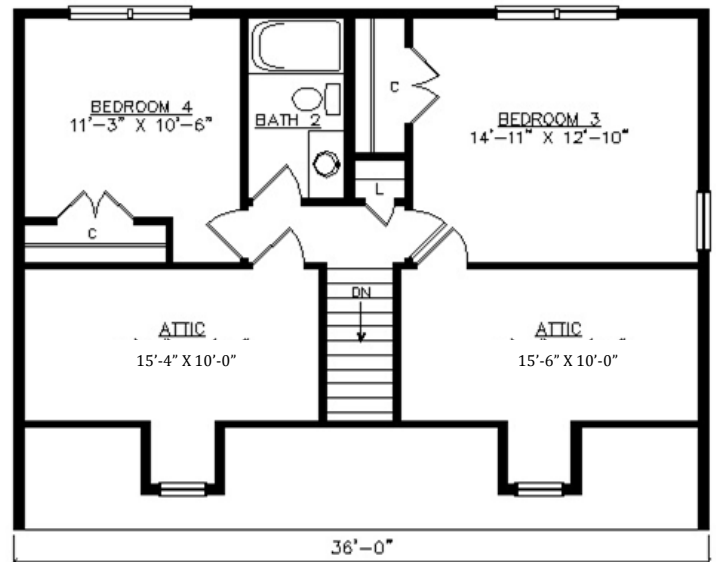

SMALLWOOD SALTBOX CAPE

29'6" X 36'

1644 SQ. FT. (FINISHED) / 385 SQ. FT. (UNFINISHED)

BEDROOMS: 4 BATHS: 2

SHOWN WITH OPTIONAL PORCH,
CRAFTSMAN DOOR AND DORMERS

Virginia Homes
Building Systems

www.virginiahomesbuildingsystems.com