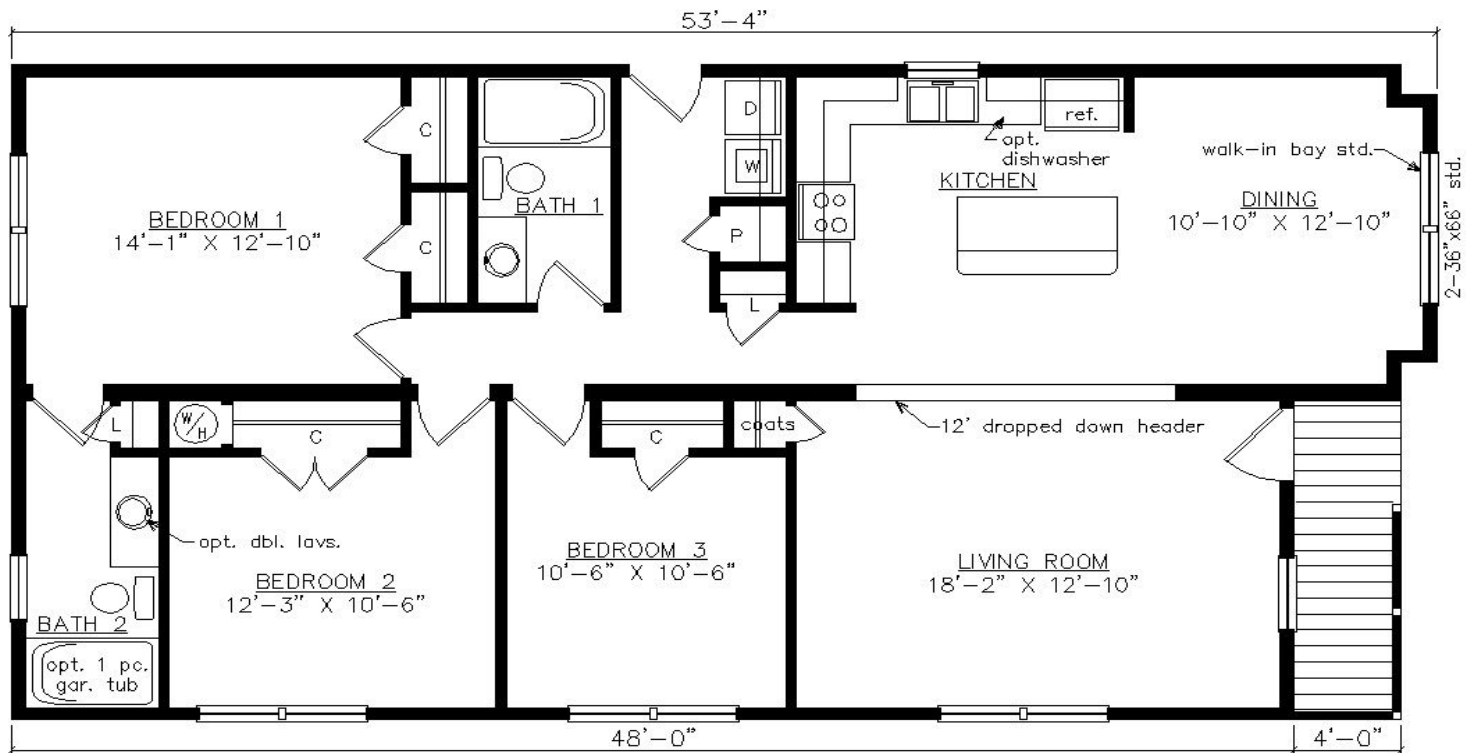

SANDPIPER III

27'6" x 53'4"

1390 SQ. FT.

BEDROOMS: 3 BATHS: 2

Virginia Homes
Building Systems

www.virginiahomesbuildingsystems.com
A Division of Modular Building Systems of PA