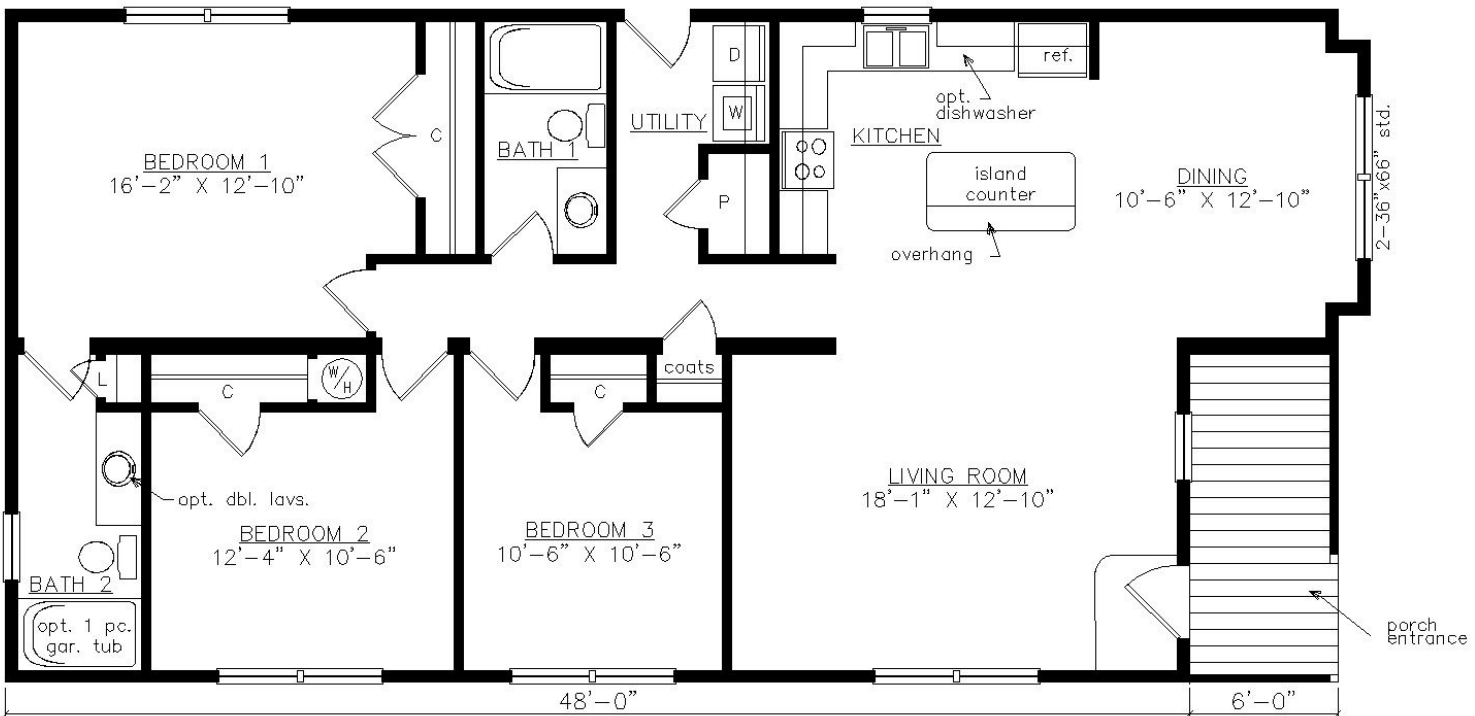

SANDCASTLE

27'6" x 54'

1419 SQ. FT.

BEDROOMS: 3 BATHS: 2

Virginia Homes
Building Systems

www.virginiahomesbuildingsystems.com
A Division of Modular Building Systems of PA