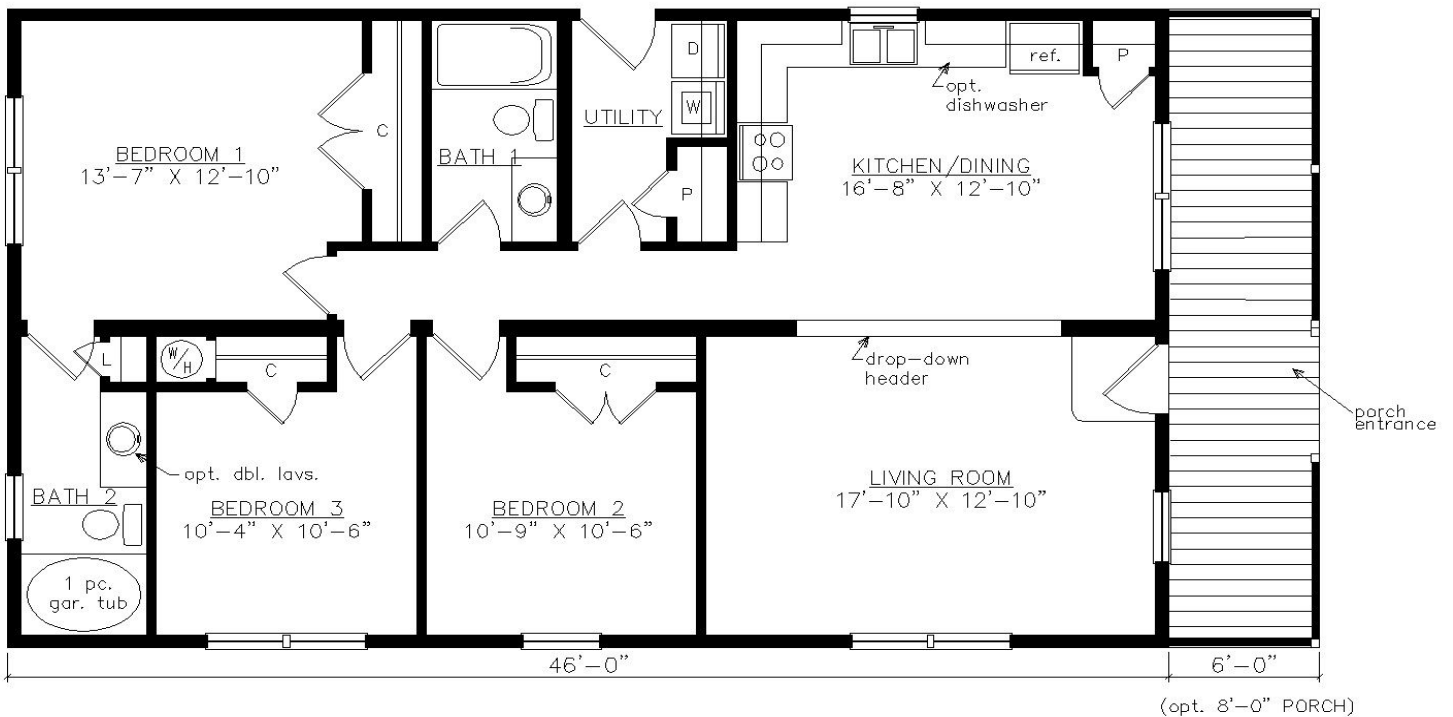

RODANTHE

27'6" X 46'

1265 SQ. FT.

BEDROOMS: 3 BATHS: 2

SHOWN WITH OPTIONAL PORCH & GARAGE

Virginia Homes
Building Systems

www.virginiahomesbuildingsystems.com
A Division of Modular Building Systems of PA