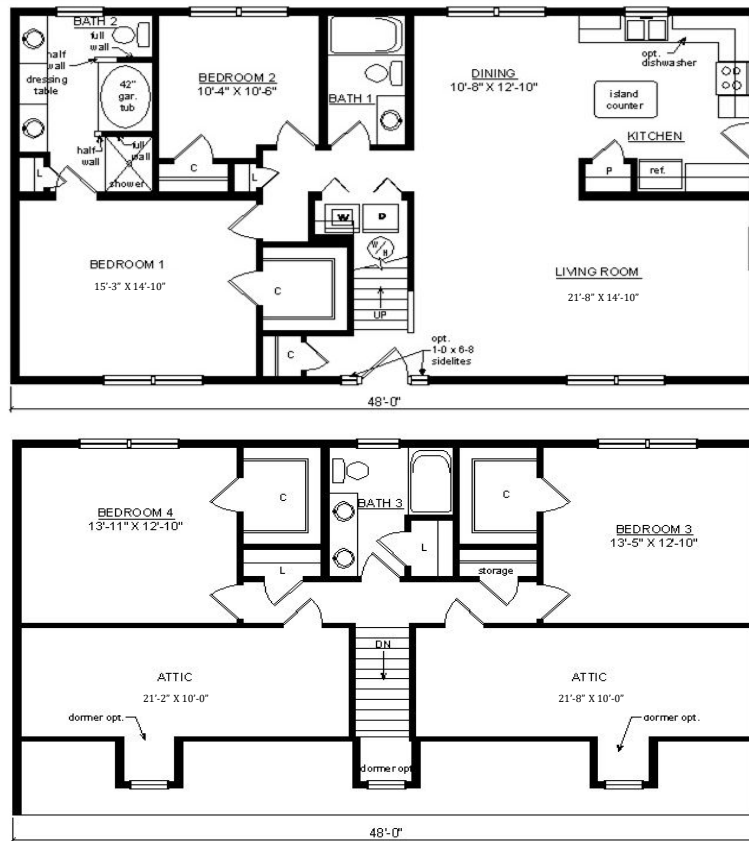

ROCKPORT SALT BOX

29'6" x 48'

2124 SQ. FT. (FINISHED) / 517 SQ. FT. (UNFINISHED)

BEDROOMS: 4 BATHS: 3

SHOWN WITH OPTIONAL PORCH,
FANLITE DOOR, DOOR SIDELITES AND DORMERS

Virginia Homes
Building Systems

www.virginiahomesbuildingsystems.com