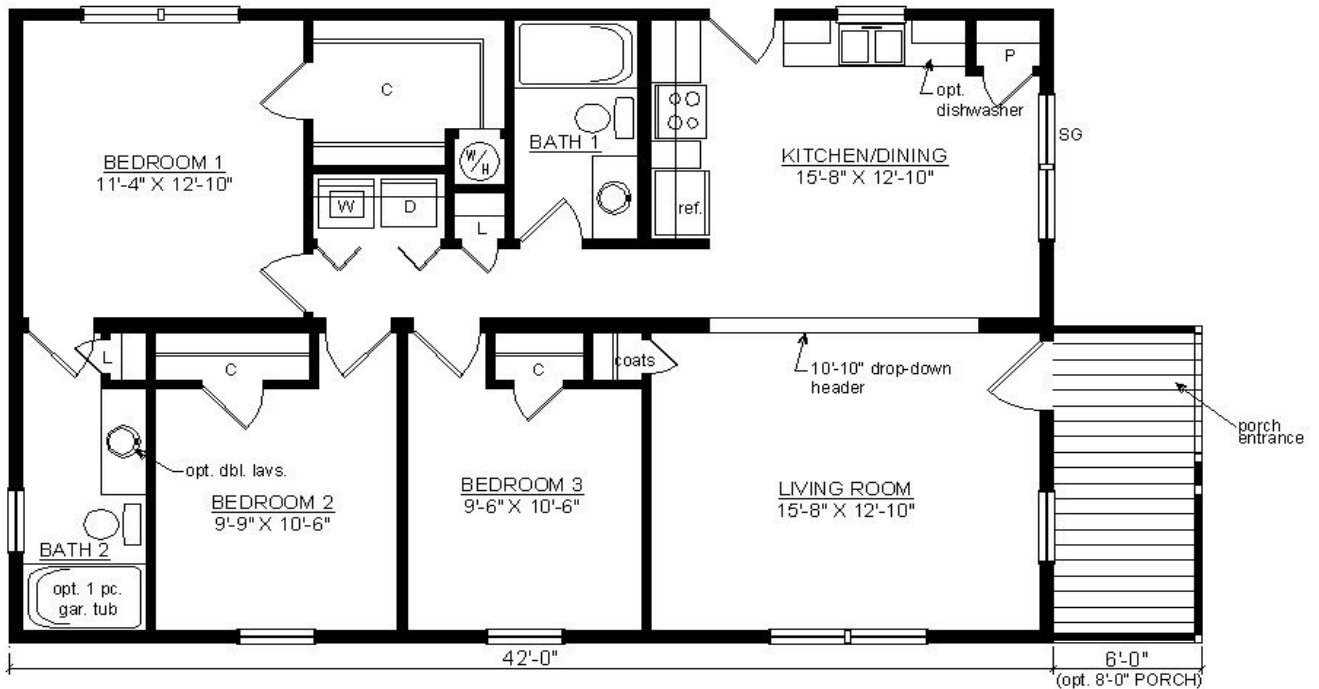

# ROCKBRIDGE

27'6" x 42'

1155 SQ. FT.

BEDROOMS: 3 BATHS: 2

SHOWN WITH OPTIONAL PORCH

**Virginia Homes**  
Building Systems

[www.virginiahomesbuildingsystems.com](http://www.virginiahomesbuildingsystems.com)