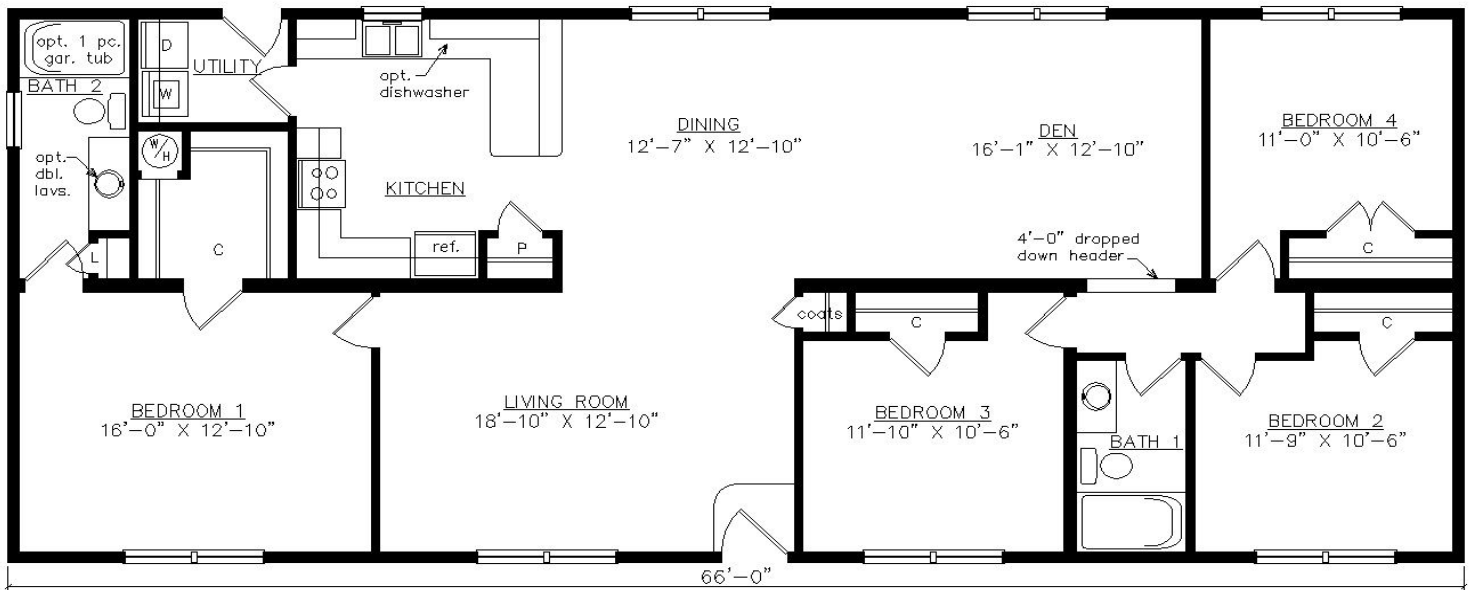

RADISSON VI

27'6" x 66'

1815 SQ. FT.

BEDROOMS: 4 BATHS: 2

SHOWN WITH OPTIONAL PORCH

Virginia Homes
Building Systems

www.virginiahomesbuildingsystems.com

A Division of Modular Building Systems of PA