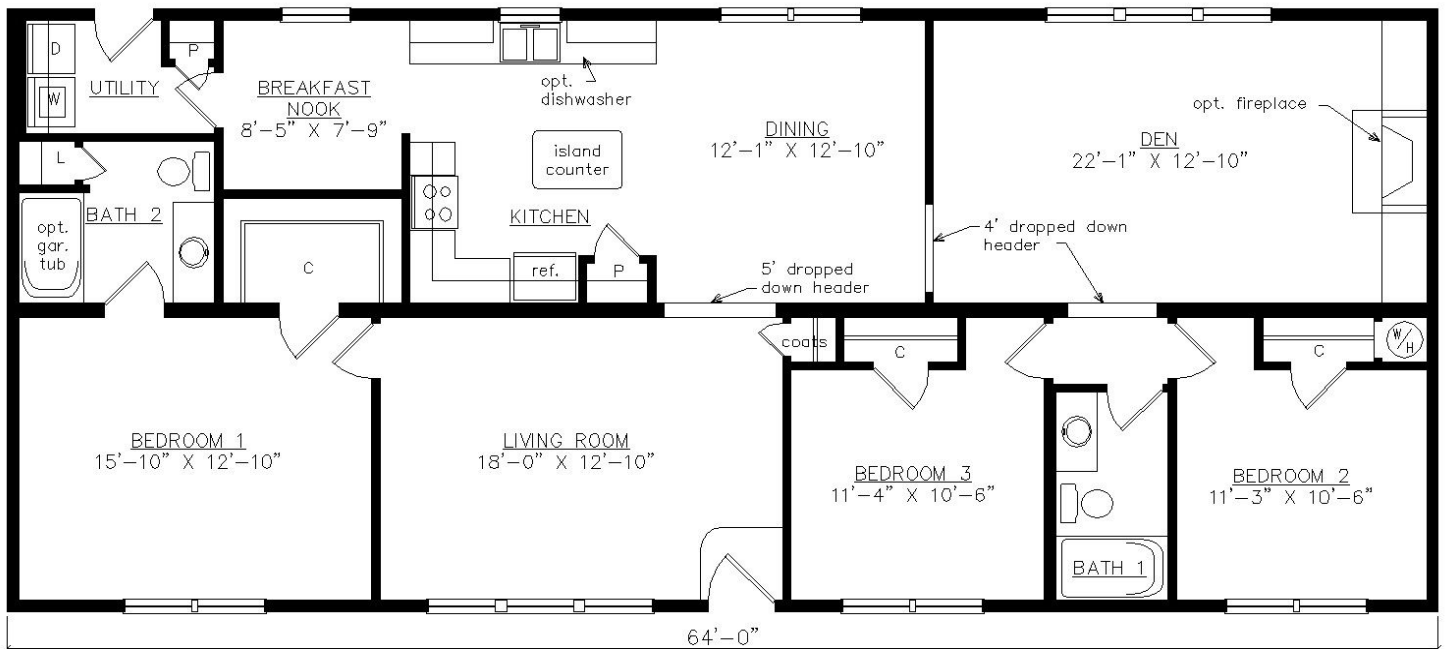

RADDISSON

27'6" x 64'

1760 SQ. FT.

BEDROOMS: 3 BATHS: 2

SHOWN WITH OPTIONAL PORCH

Virginia Homes
Building Systems

www.virginiahomesbuildingsystems.com
A Division of Modular Building Systems of PA