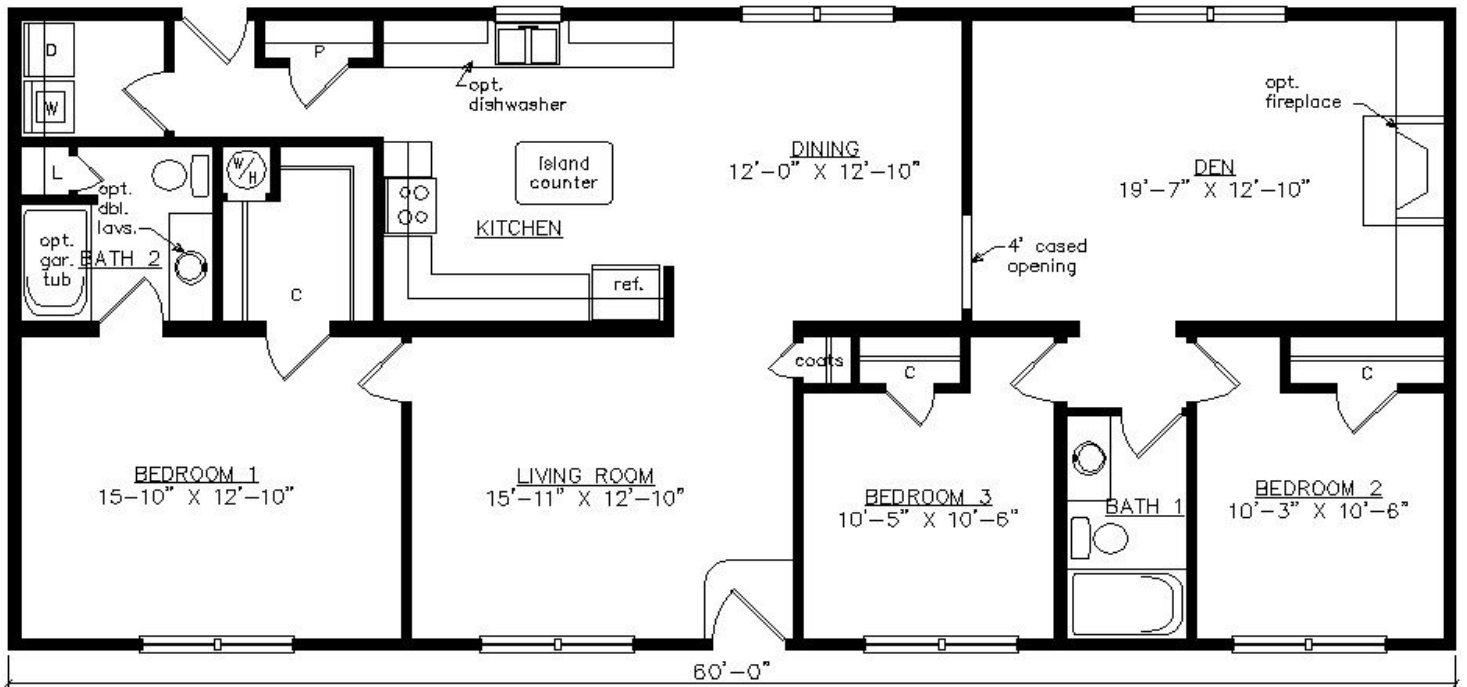

RADISSON IV

27'6" x 60'

1650 SQ. FT.

BEDROOMS: 3 BATHS: 2

SHOWN WITH OPTIONAL PORCH

Virginia Homes
Building Systems

www.virginiahomesbuildingsystems.com
A Division of Modular Building Systems of PA