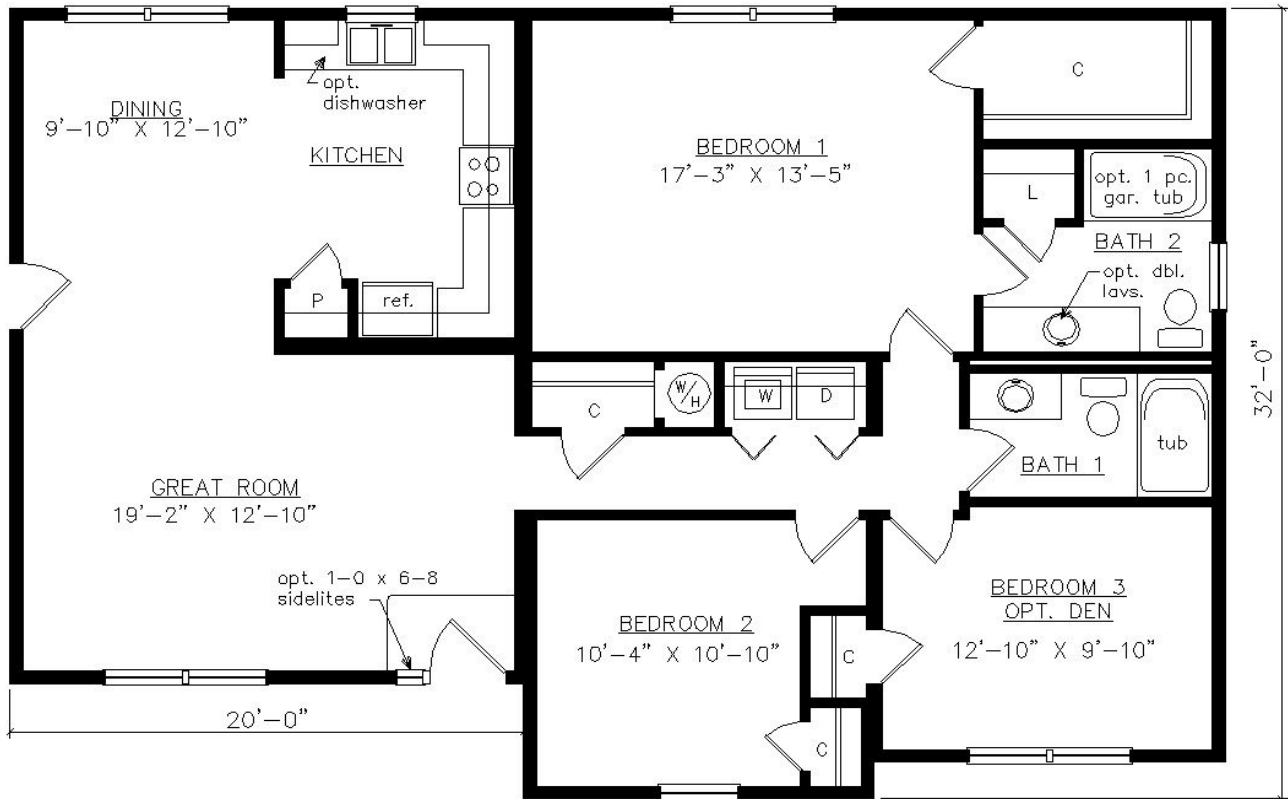

# NOTTOWAY

32' x 47'6"

1415 SQ. FT.

BEDROOMS: 3 BATHS: 2

SHOWN WITH OPTIONAL PORCH

**Virginia Homes**  
Building Systems

www.virginiahomesbuildingsystems.com  
A Division of Modular Building Systems of PA