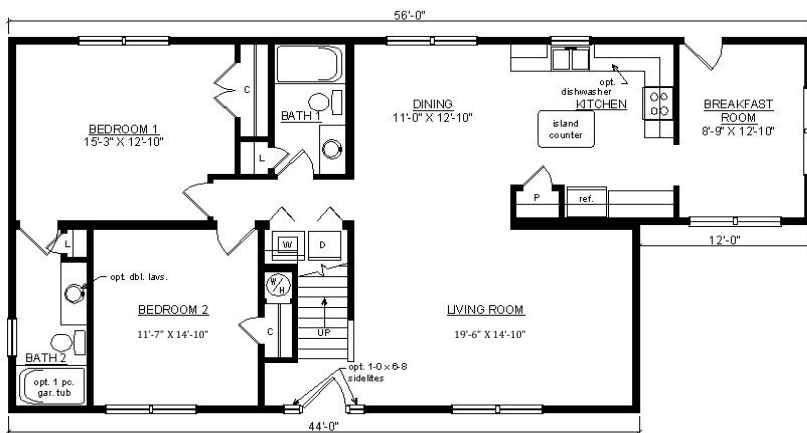

NEWPORT SALTBOX

29'6" x 56'

2068 SQ. FT. (FINISHED) / 465 SQ. FT. (UNFINISHED)

BEDROOMS: 4 BATHS: 3

SHOWN WITH OPTIONAL PORCH,
FANLITE DOOR, ACCENT SHAKES AND DORMERS

Virginia Homes
Building Systems

www.virginiahomesbuildingsystems.com