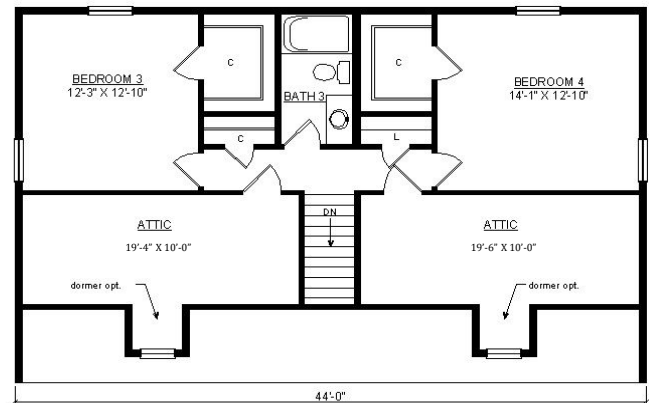

NEWPORT SALTBOX

29'6" x 56'

2068 SQ. FT. (FINISHED) / 465 SQ. FT. (UNFINISHED)

BEDROOMS: 4 BATHS: 3

SHOWN WITH OPTIONAL PORCH,
FANLITE DOOR, ACCENT SHAKES AND DORMERS

Virginia Homes
Building Systems

www.virginiahomesbuildingsystems.com