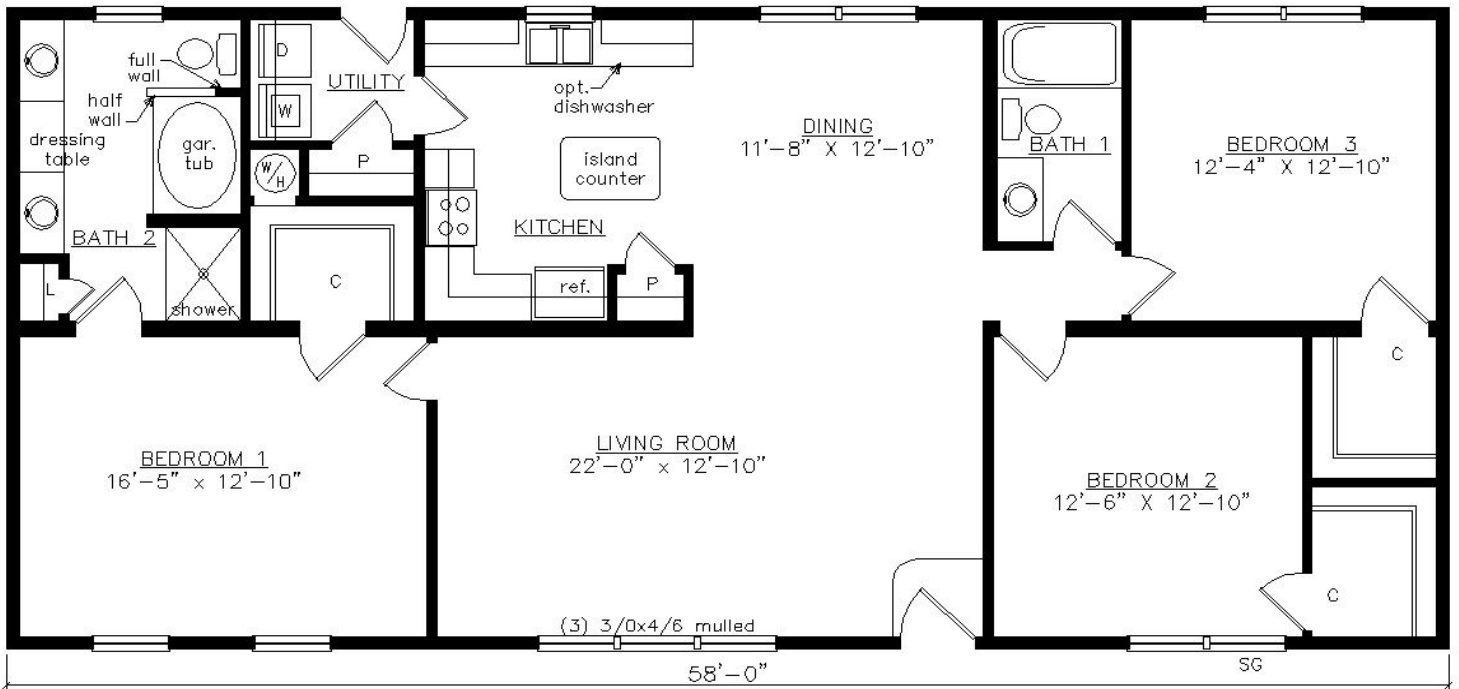

NEW KENT

27'6" x 58'

1595 SQ. FT.

BEDROOMS: 3 BATHS: 2

SHOWN WITH OPTIONAL PORCH

Virginia Homes
Building Systems

www.virginiahomesbuildingsystems.com
A Division of Modular Building Systems of PA