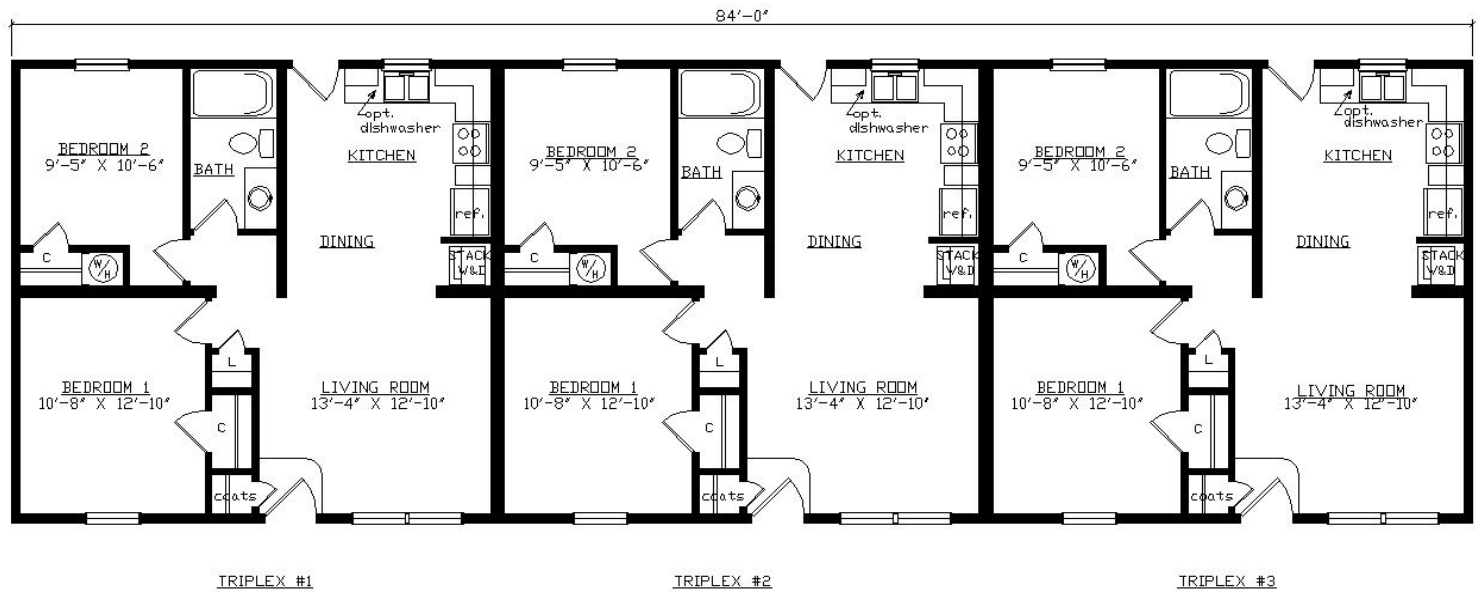

NELSON TRIPLEX

27'6" x 84'

2310 SQ. FT./ 770 SQ. FT. (PER UNIT)

BEDROOMS: 2 BATHS: 1 (PER UNIT)

SHOWN WITH OPTIONAL PORCH AND FANLITE DOOR

Virginia Homes
Building Systems

www.virginiahomesbuildingsystems.com