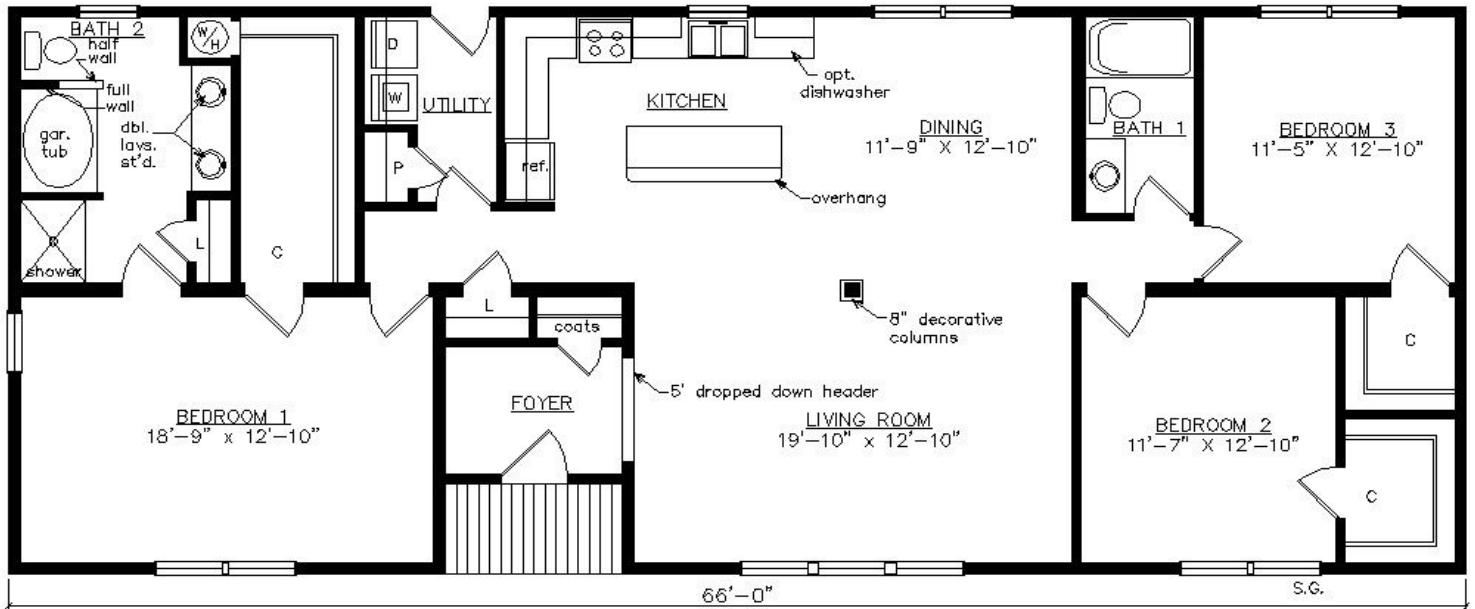

# LUNENBURG

27'6" x 66'

1815 SQ. FT.

BEDROOMS: 3 BATHS: 2

SHOWN WITH OPTIONAL DECO DORMER

**Virginia Homes**  
Building Systems

www.virginiahomesbuildingsystems.com  
A Division of Modular Building Systems of PA