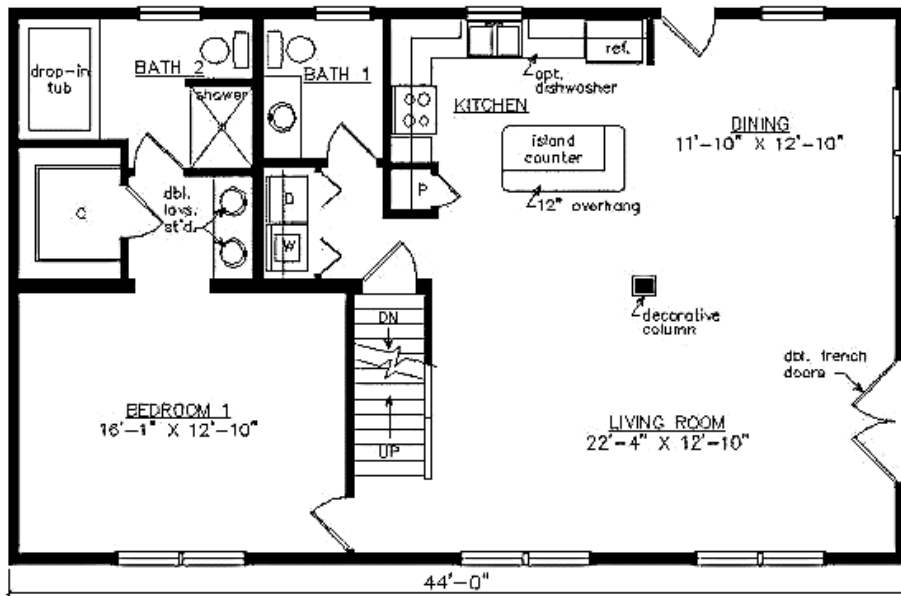

LEXINGTON

27'6" x 44'

1210 SQ. FT.

BEDROOMS: 1 BATHS: 2

SHOWN WITH OPTIONAL ON-SITE BUILT DECK

Virginia Homes
Building Systems

www.virginiahomesbuildingsystems.com
A Division of Modular Building Systems of PA