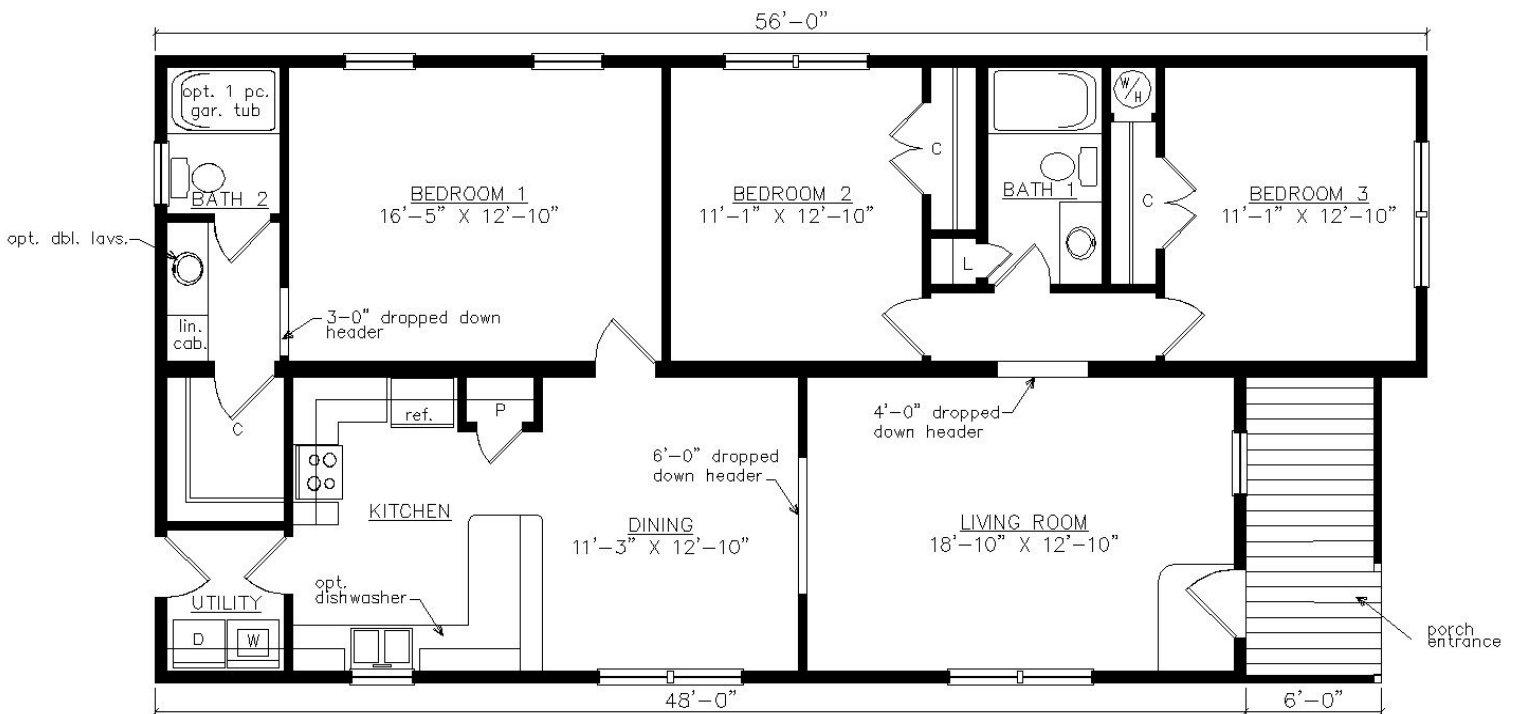

KITTY HAWK

27'6" x 54'

1430 SQ. FT.

BEDROOMS: 3 BATHS: 2

Virginia Homes
Building Systems

www.virginiahomesbuildingsystems.com
A Division of Modular Building Systems of PA