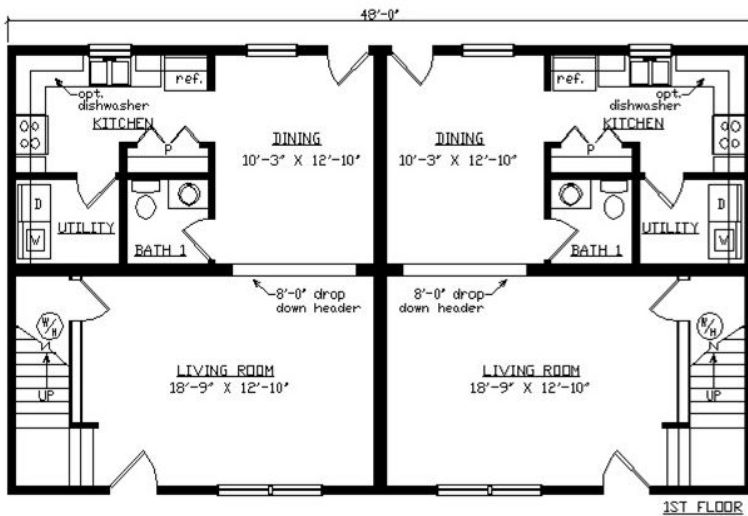

HIGHLAND DUPLEX

27' 6" x 48'

2640 SQ. FT. / 1320 SQ. FT. (PER UNIT)

BEDROOMS: 2 BATHS: 2.5 (PER UNIT)

SHOWN WITH OPTIONAL PORCH AND FANLITE DOOR

Virginia Homes
Building Systems

www.virginiahomesbuildingsystems.com