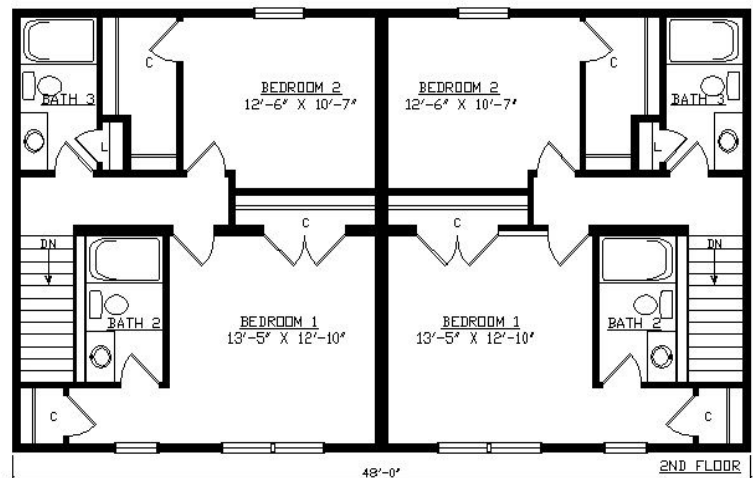

HIGHLAND DUPLEX

27' 6" x 48'

2640 SQ. FT. / 1320 SQ. FT. (PER UNIT)

BEDROOMS: 2 BATHS: 2.5 (PER UNIT)

SHOWN WITH OPTIONAL PORCH AND FANLITE DOOR

Virginia Homes
Building Systems

www.virginiahomesbuildingsystems.com