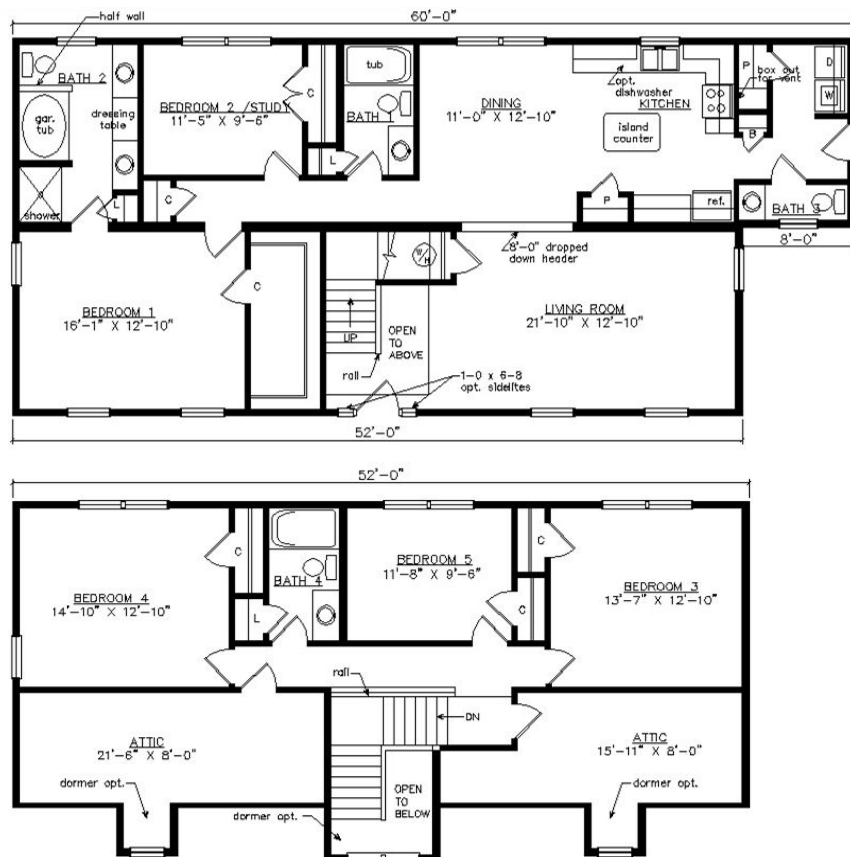

HALIFAX SALT BOX

27'6" x 60'

2255 SQ. FT. (FINISHED) / 440 SQ. FT. (UNFINISHED)

BEDROOMS: 5 BATHS: 3.5

SHOWN WITH OPTIONAL PORCH, FAN LITE DOOR,
DOOR SIDELITES AND DORMERS

Virginia Homes
Building Systems

A Division of Modular Building Systems of PA