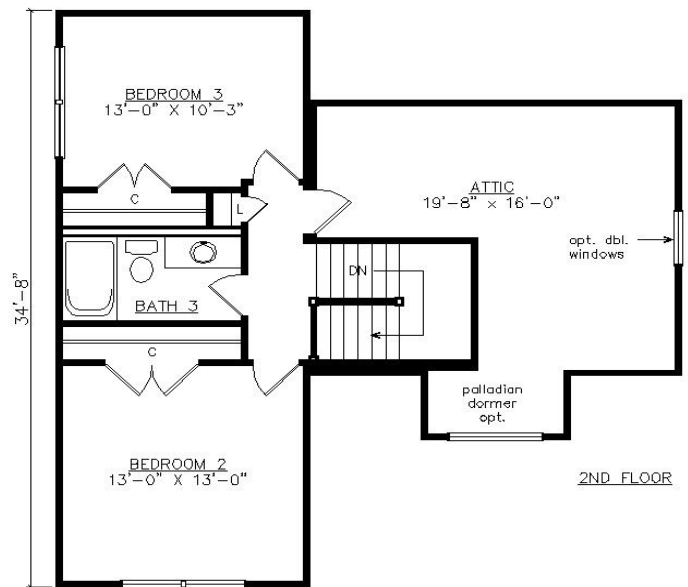

GEORGETOWN

42' x 33' 8"

1626 SQ. FT. (W/PORCH)

BEDROOMS: 3 BATHS: 2.5

SHOWN WITH 12/12 ROOF PITCH AND BAY WINDOW
OPTIONAL FANLITE DOOR AND DORMER

Virginia Homes
Building Systems

www.virginiahomesbuildingsystems.com