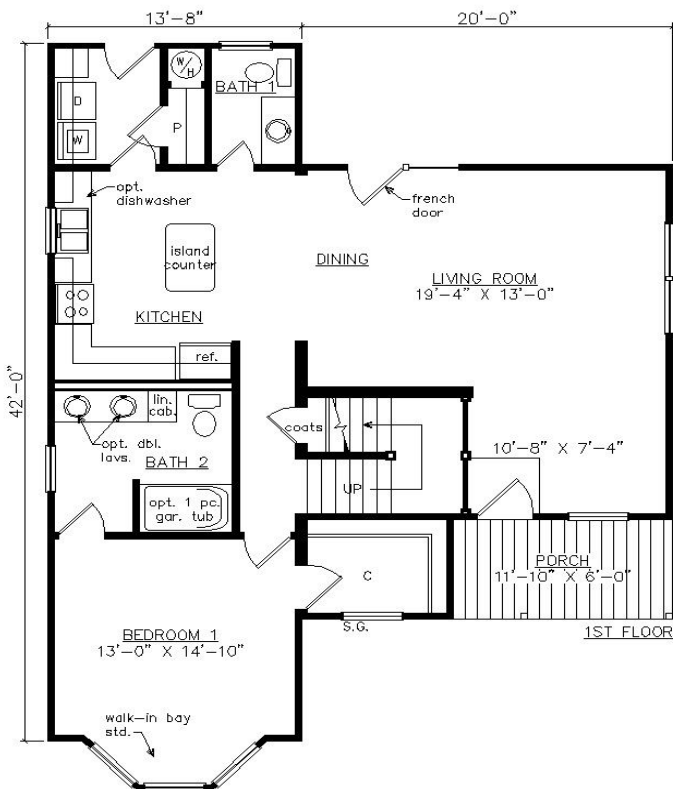

GEORGETOWN

42' x 33' 8"

1626 SQ. FT. (W/PORCH)

BEDROOMS: 3 BATHS: 2.5

SHOWN WITH 12/12 ROOF PITCH AND BAY WINDOW
OPTIONAL FANLITE DOOR AND DORMER

Virginia Homes
Building Systems

www.virginiahomesbuildingsystems.com