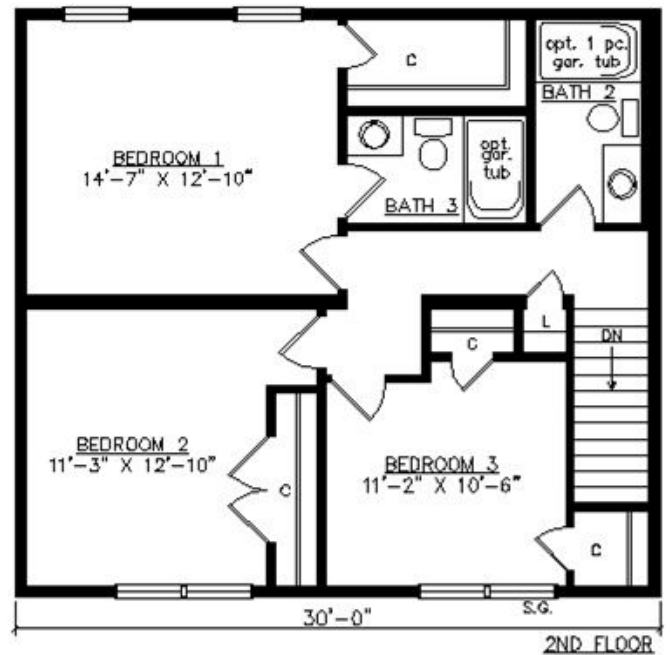

# FAIRFAX

27'6" x 30'

1650 SQ. FT.

BEDROOMS: 3 BATHS: 2.5

SHOWN WITH OPTIONAL SITE BUILT PORCH,  
DOOR SIDELITES AND FANLITE DOOR

**Virginia Homes**  
Building Systems

[www.virginiahomesbuildingsystems.com](http://www.virginiahomesbuildingsystems.com)