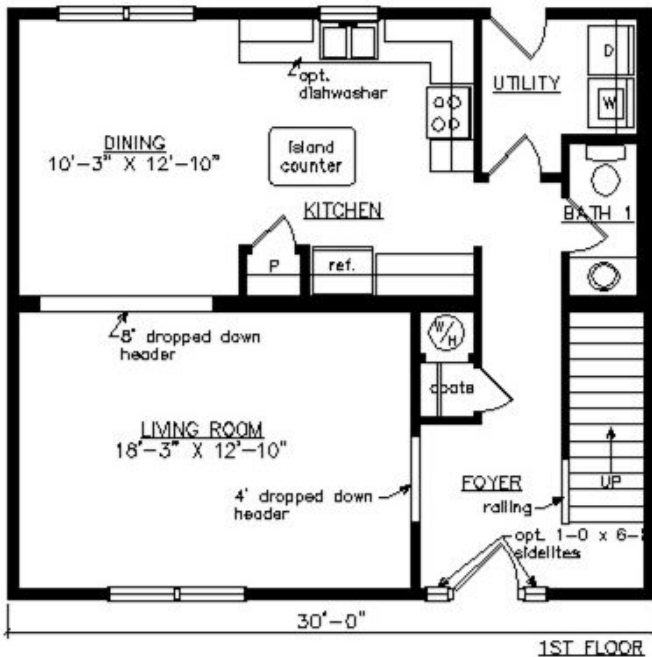

# FAIRFAX

27'6" x 30'

1650 SQ. FT.

BEDROOMS: 3 BATHS: 2.5

SHOWN WITH OPTIONAL SITE BUILT PORCH,  
DOOR SIDELITES AND FANLITE DOOR

**Virginia Homes**  
Building Systems

[www.virginiahomesbuildingsystems.com](http://www.virginiahomesbuildingsystems.com)