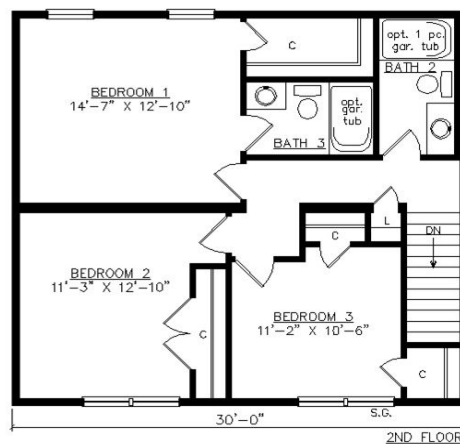

FAIRFAX II

27'6" x 58'

2364 SQ. FT.

BEDROOMS: 4 BATHS: 3.5

SHOWN WITH OPTIONAL SITE BUILT PORCH,
FANLITE DOOR, DOOR SIDELITES, 12/12 ROOF PITCH AND DORMERS

Virginia Homes
Building Systems

www.virginiahomesbuildingsystems.com
A Division of Modular Building Systems of PA