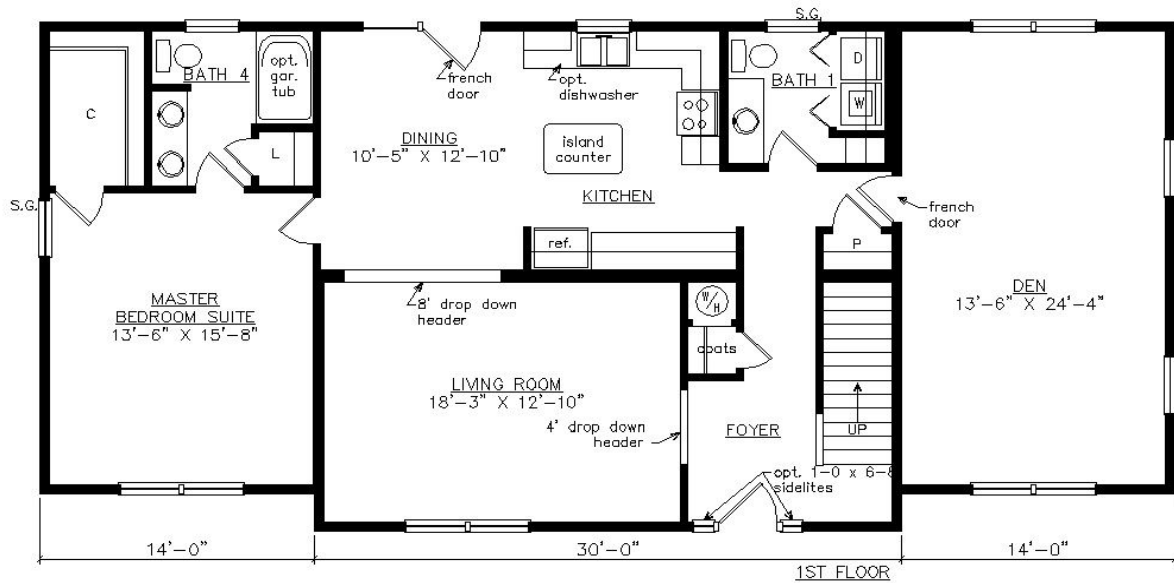

FAIRFAX II

27'6" x 58'

2364 SQ. FT.

BEDROOMS: 4 BATHS: 3.5

SHOWN WITH OPTIONAL SITE BUILT PORCH,
FANLITE DOOR, DOOR SIDELITES, 12/12 ROOF PITCH AND DORMERS

Virginia Homes
Building Systems

www.virginiahomesbuildingsystems.com
A Division of Modular Building Systems of PA