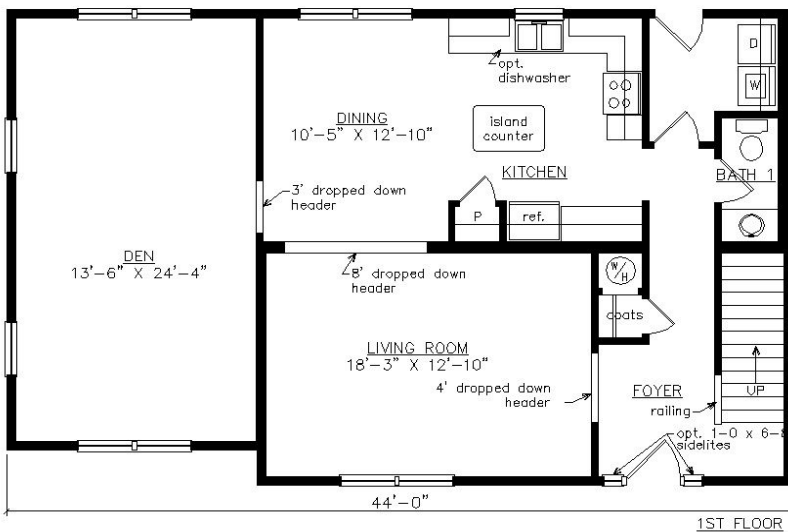

FAIRFAX I

27'6" x 44'

2007 SQ. FT.

BEDROOMS: 3 BATHS: 2.5

SHOWN WITH OPTIONAL SITE BUILT PORCH,
FANLITE DOOR AND DOOR SIDELITES

Virginia Homes
Building Systems

www.virginiahomesbuildingsystems.com
A Division of Modular Building Systems of PA