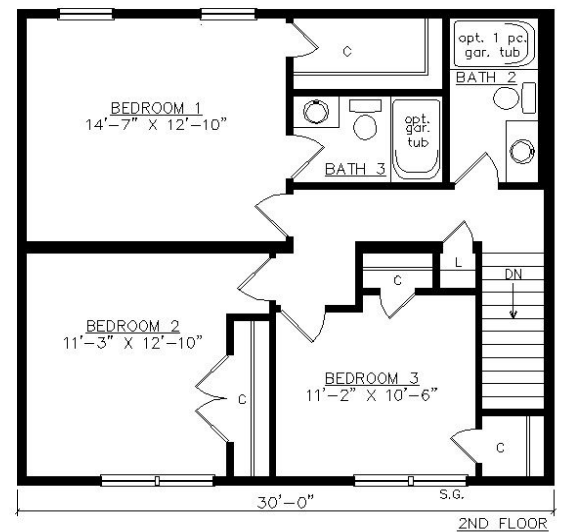

FAIRFAX I

27'6" x 44'

2007 SQ. FT.

BEDROOMS: 3 BATHS: 2.5

SHOWN WITH OPTIONAL SITE BUILT PORCH,
FANLITE DOOR AND DOOR SIDELITES

Virginia Homes
Building Systems

www.virginiahomesbuildingsystems.com
A Division of Modular Building Systems of PA