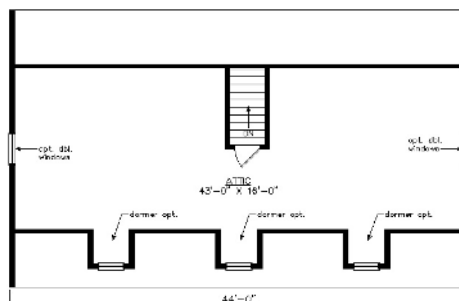

EASTPORT CAPE

27'6" x 44'

1210 SQ. FT. (FINISHED) / 704 SQ. FT. (UNFINISHED)

BEDROOMS: 2 BATHS: 2

SHOWN WITH OPTIONAL PORCH,
FANLITE DOOR AND DORMERS

Virginia Homes
Building Systems

www.virginiahomesbuildingsystems.com