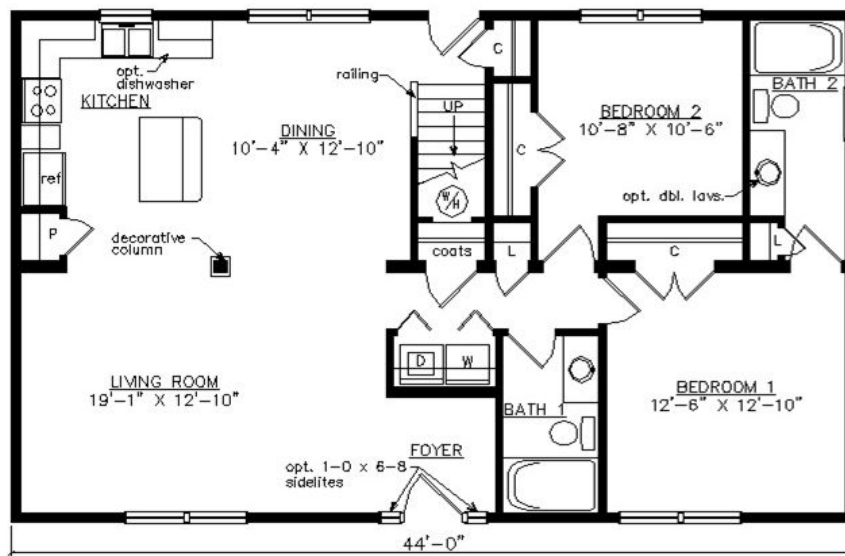

EASTPORT CAPE

27'6" x 44'

1210 SQ. FT. (FINISHED) / 704 SQ. FT. (UNFINISHED)

BEDROOMS: 2 BATHS: 2

SHOWN WITH OPTIONAL PORCH,
FANLITE DOOR AND DORMERS

Virginia Homes
Building Systems

www.virginiahomesbuildingsystems.com