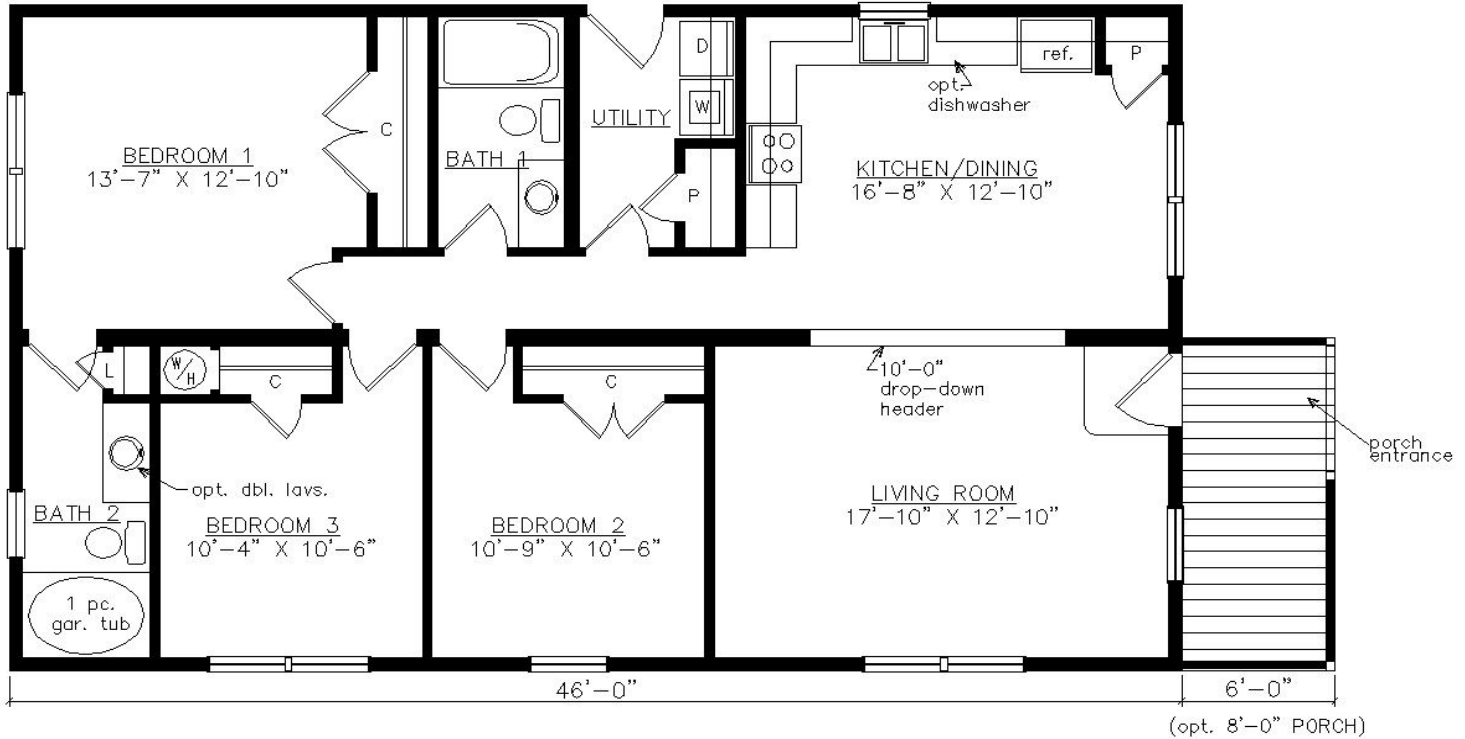

CURRITUCK

27'6" x 46'
1265 SQ. FT.

BEDROOMS: 3 BATHS: 2
SHOWN WITH OPTIONAL PORCH & GARAGE

Virginia Homes
Building Systems

www.virginiahomesbuildingsystems.com
A Division of Modular Building Systems of PA