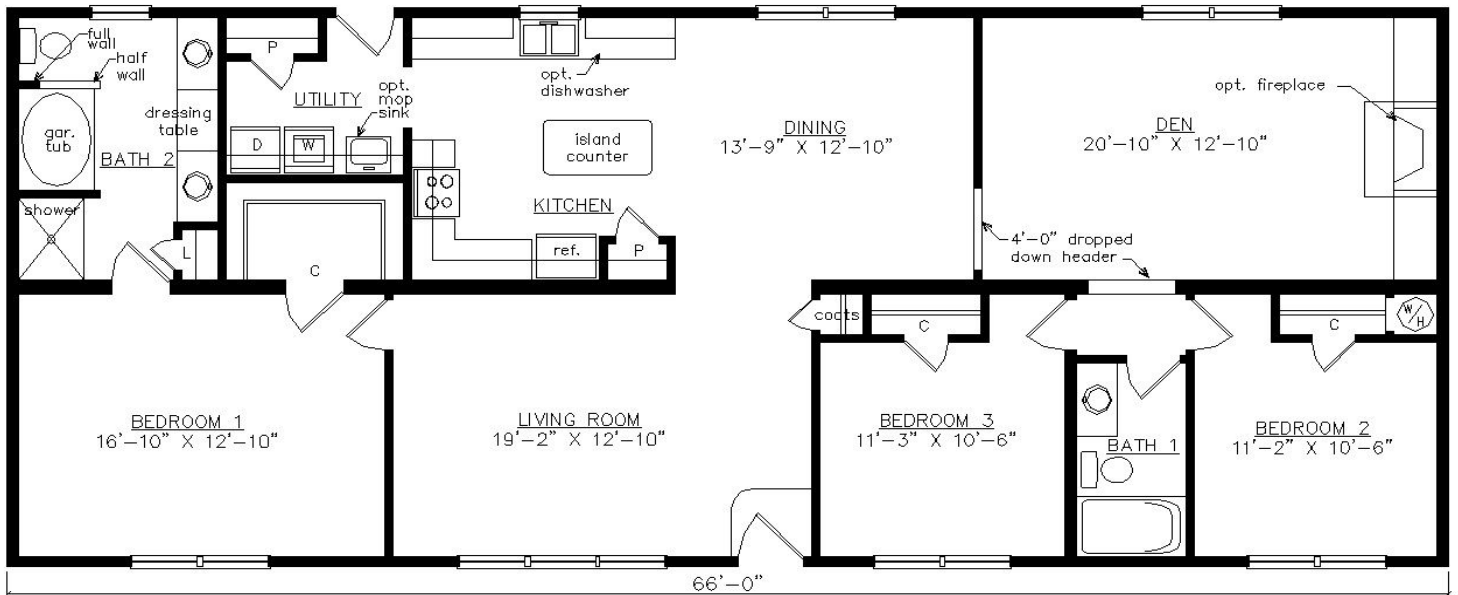

COVINGTON

27'6" x 66'

1815 SQ. FT.

BEDROOMS: 3 BATHS: 2

SHOWN WITH OPTIONAL PORCH

Virginia Homes
Building Systems

www.virginiahomesbuildingsystems.com

A Division of Modular Building Systems of PA