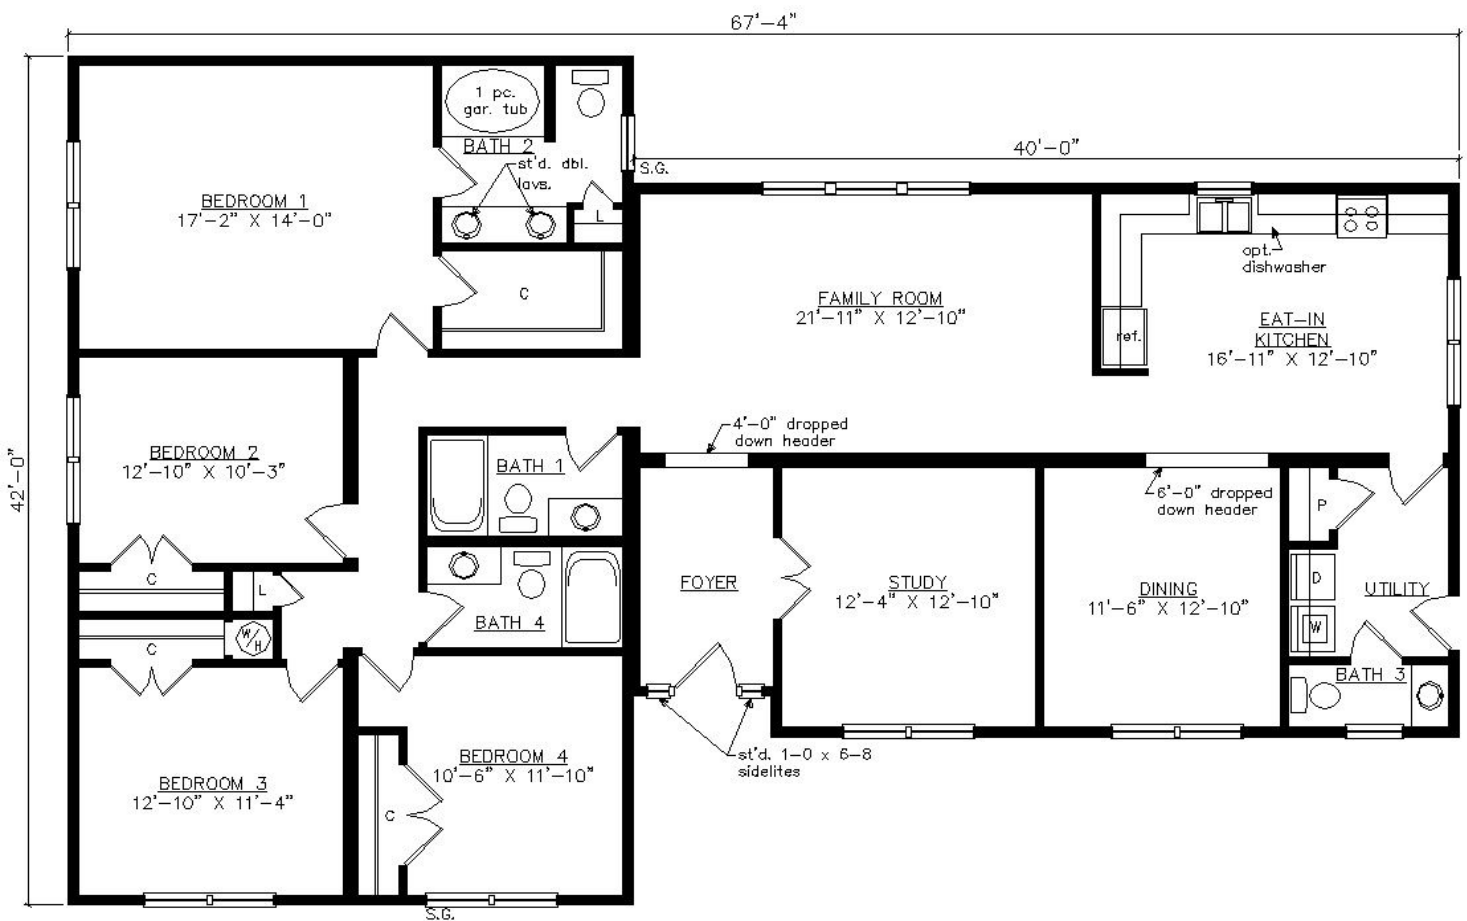

# CHARLESTON

42' x 67'4"

2255 SQ. FT.

BEDROOMS: 4 BATHS: 3.5

SHOWN WITH OPTIONAL PORCH

**Virginia Homes**  
Building Systems

www.virginiahomesbuildingsystems.com  
A Division of Modular Building Systems of PA