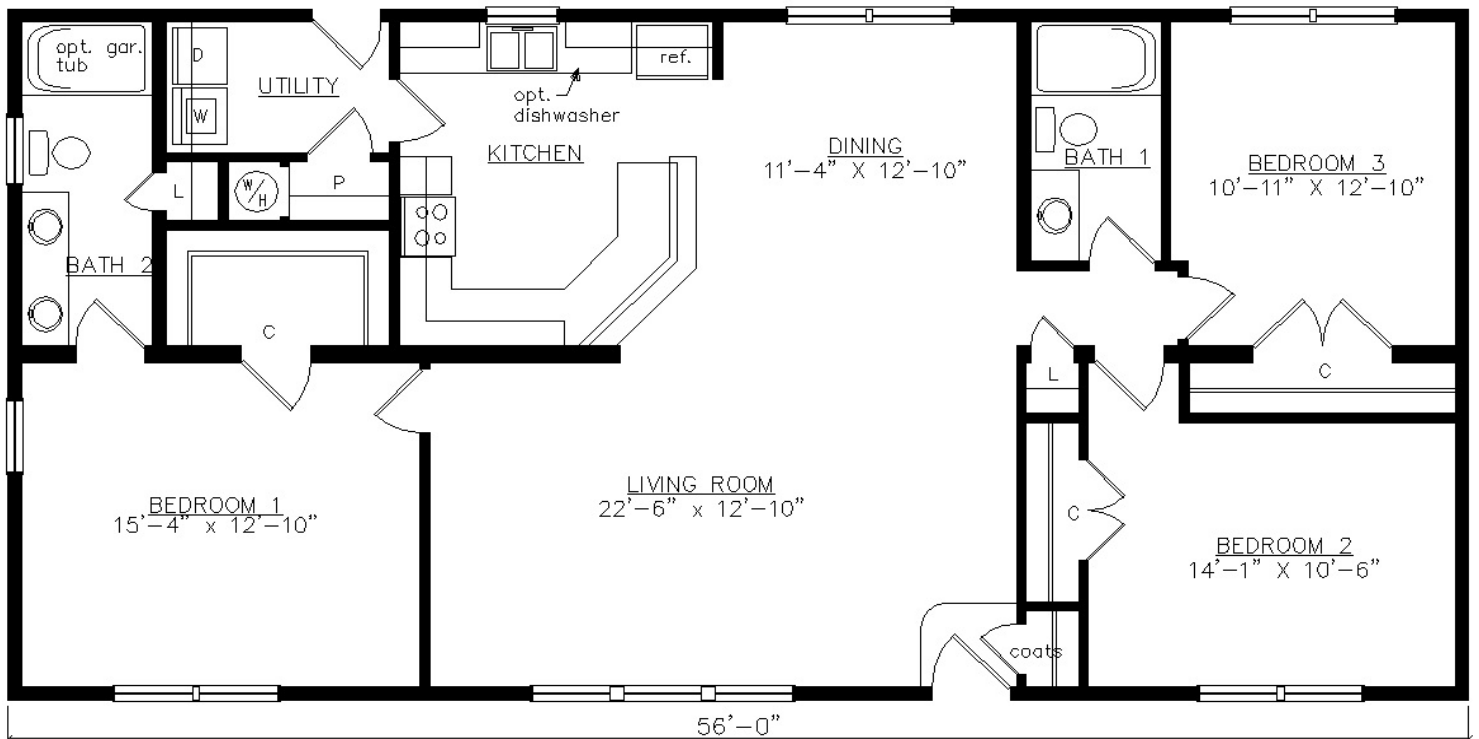

# BUCKINGHAM

27'6" x 56'

1540 SQ. FT.

BEDROOMS: 3 BATHS: 2

SHOWN WITH OPTIONAL PORCH

**Virginia Homes**  
Building Systems

www.virginiahomesbuildingsystems.com  
A Division of Modular Building Systems of PA