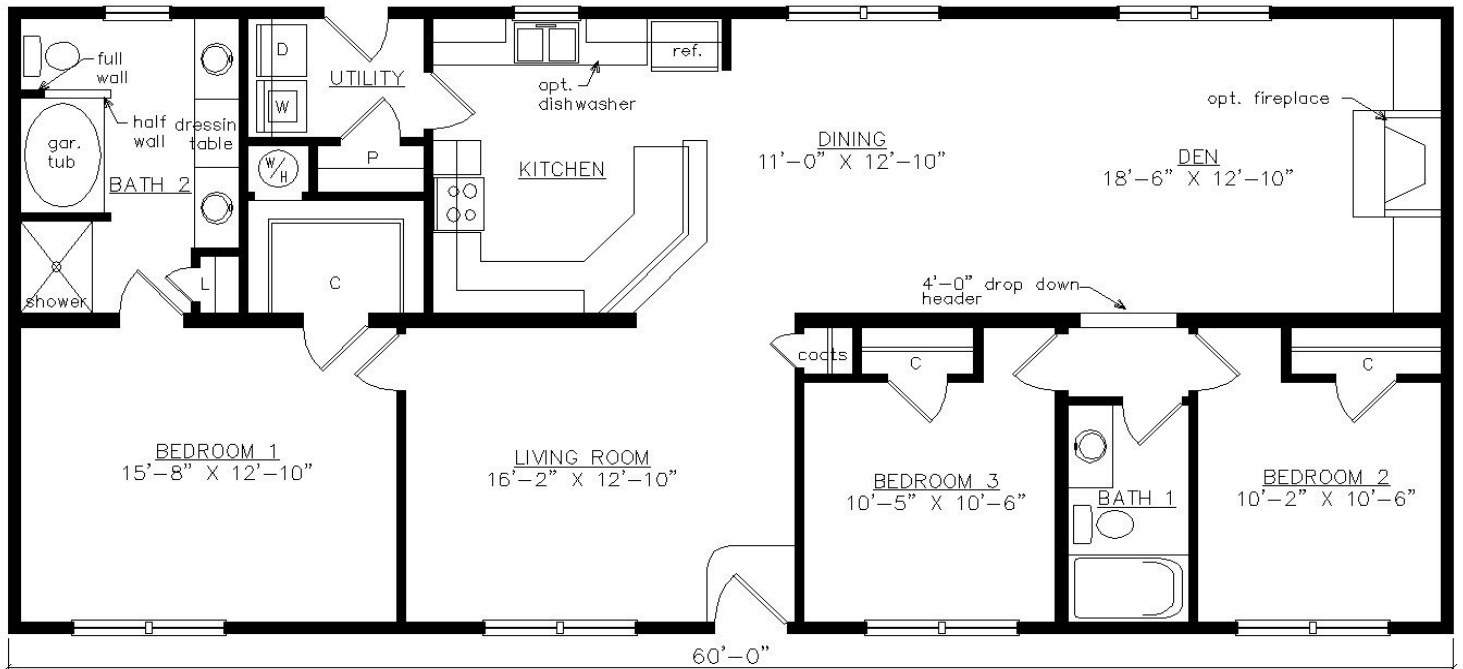

# BRISTOL

27'6" x 60'

1650 SQ. FT.

BEDROOMS: 3 BATHS: 2

SHOWN WITH OPTIONAL PORCH

**Virginia Homes**  
Building Systems

www.virginiahomesbuildingsystems.com  
A Division of Modular Building Systems of PA