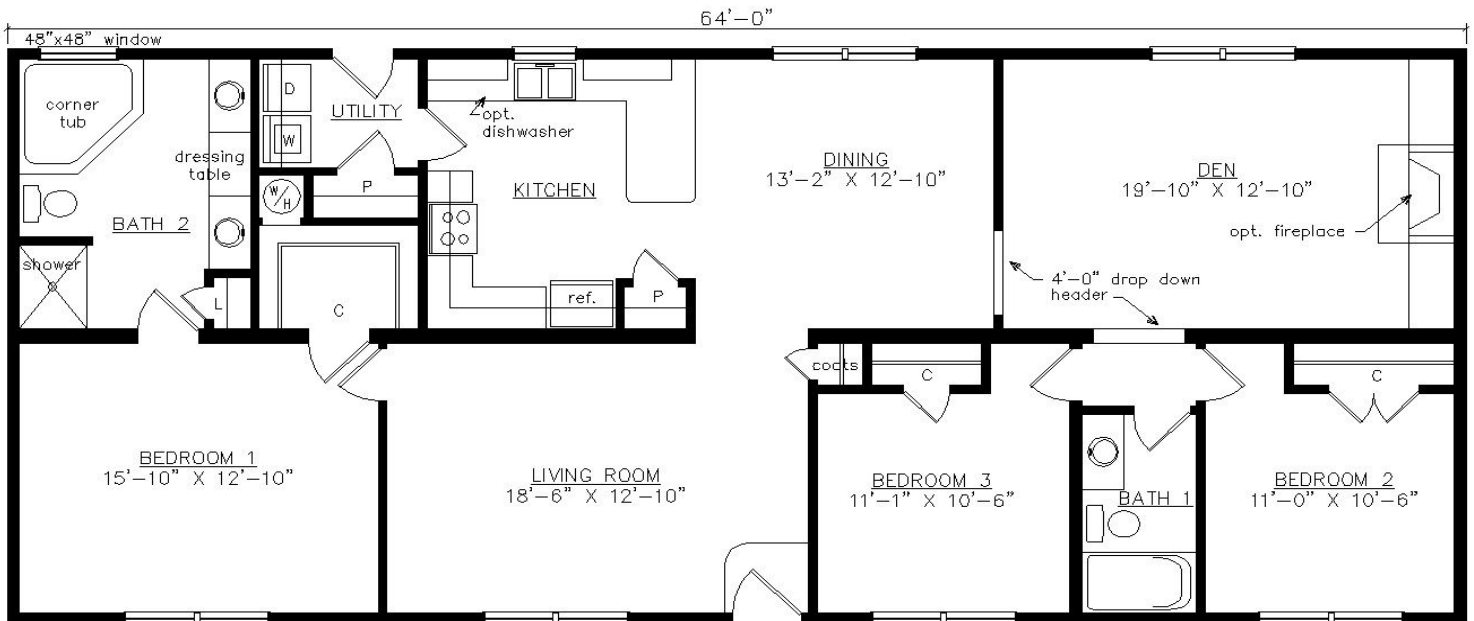

# BRANTLEY

27'6" x 64'

1760 SQ. FT.

BEDROOMS: 3 BATHS: 2

SHOWN WITH OPTIONAL PORCH

**Virginia Homes**  
Building Systems

www.virginiahomesbuildingsystems.com  
A Division of Modular Building Systems of PA