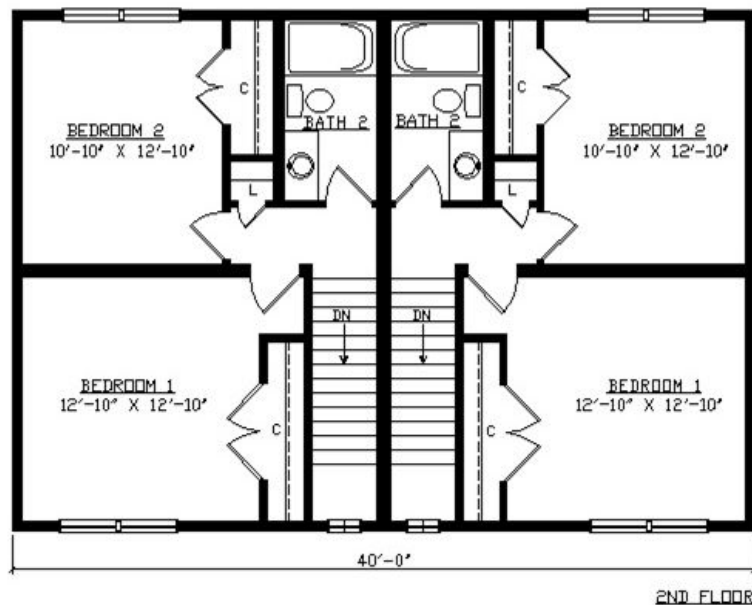

BEDFORD DUPLEX

27'6" x 40'

2200 SQ. FT. / 1100 SQ. FT. (PER UNIT)

BEDROOMS: 2 BATHS: 1.5 (PER UNIT)

SHOWN WITH OPTIONAL PORCH AND FANLITE DOOR

Virginia Homes
Building Systems

www.virginiahomesbuildingsystems.com