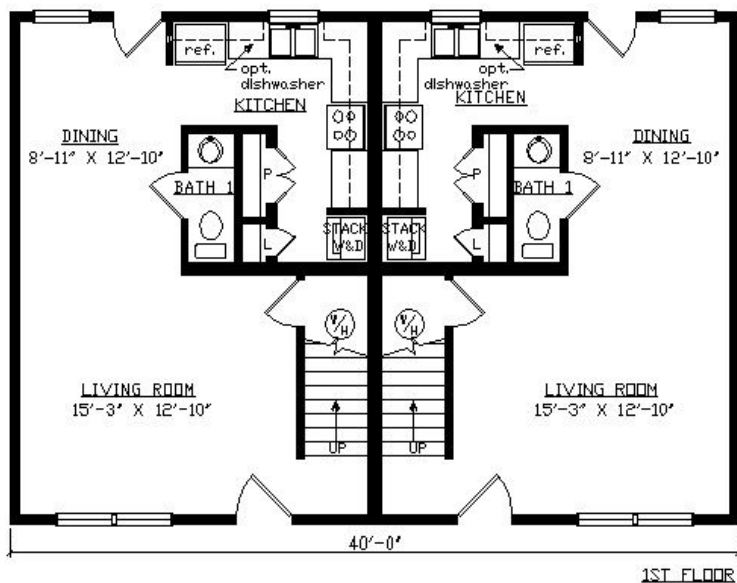

BEDFORD DUPLEX

27'6" x 40'

2200 SQ. FT. / 1100 SQ. FT. (PER UNIT)

BEDROOMS: 2 BATHS: 1.5 (PER UNIT)

SHOWN WITH OPTIONAL PORCH AND FANLITE DOOR

Virginia Homes
Building Systems

www.virginiahomesbuildingsystems.com