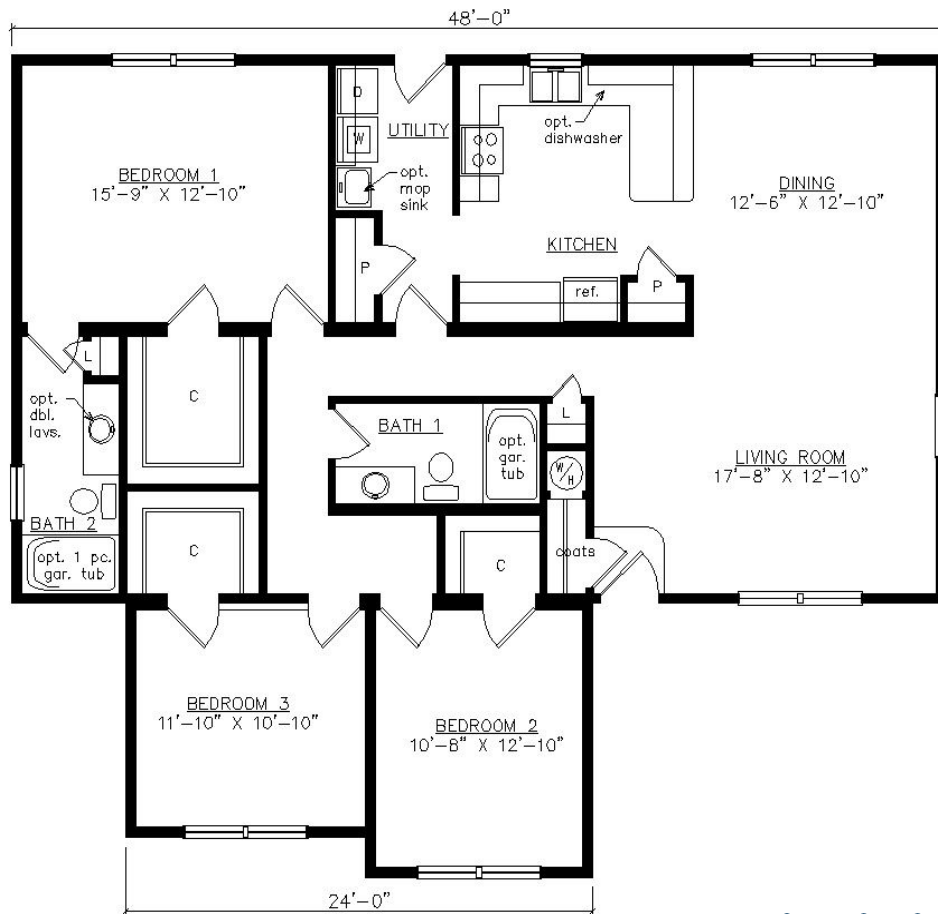

# ASHLAND

41'3" x 48'

1626 SQ. FT.

BEDROOMS: 3 BATHS: 2

SHOWN WITH OPTIONAL PORCH

**Virginia Homes**  
Building Systems

[www.virginiahomesbuildingsystems.com](http://www.virginiahomesbuildingsystems.com)

A Division of Modular Building Systems of PA