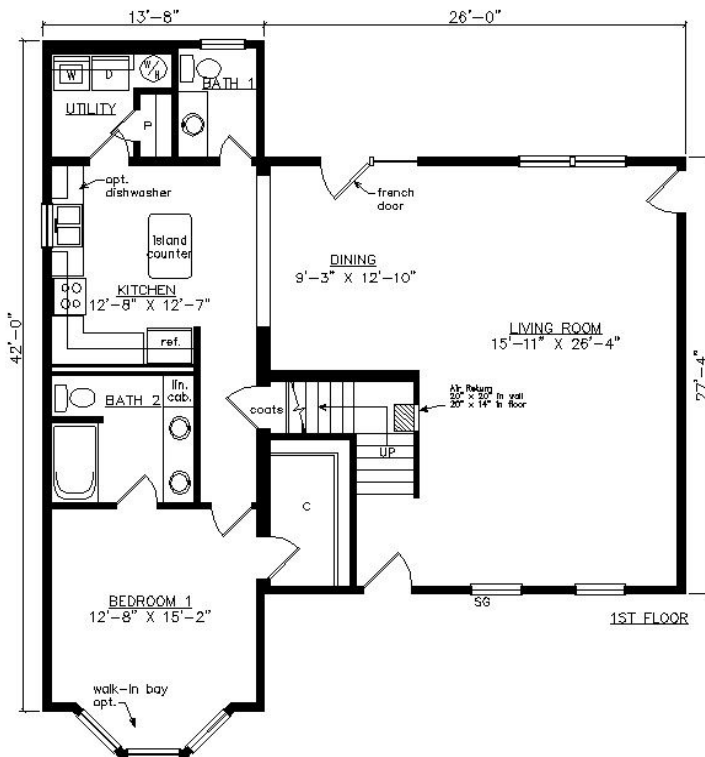

APPOMATTOX

42' x 39' 8"

1769 SQ. FT

BEDROOMS: 3 BATHS: 2.5

SHOWN WITH 12/12 ROOF PITCH. OPTIONAL WALK IN BAY, FANLITE DOOR, PORCH AND DORMER

Virginia Homes
Building Systems

www.virginiahomesbuildingsystems.com
A Division of Modular Building Systems of PA