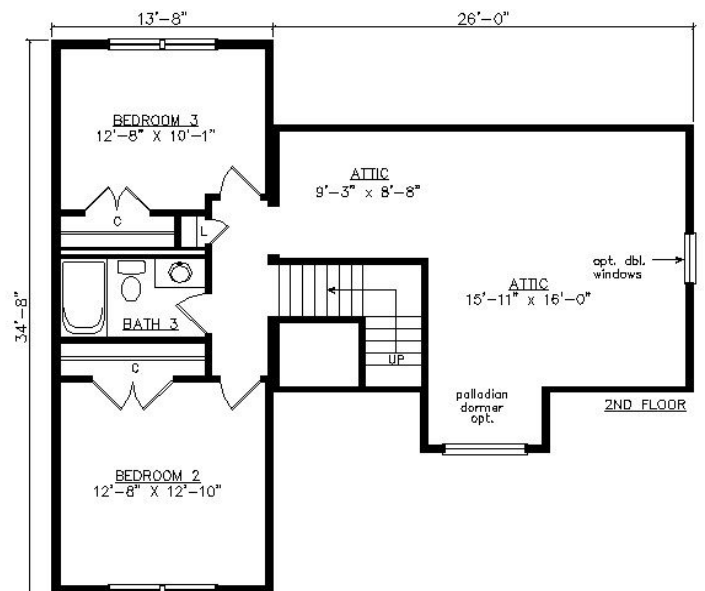

APPOMATTOX

42' x 39' 8"

1769 SQ. FT

BEDROOMS: 3 BATHS: 2.5

SHOWN WITH 12/12 ROOF PITCH. OPTIONAL WALK IN BAY, FANLITE DOOR, PORCH AND DORMER

Virginia Homes
Building Systems

www.virginiahomesbuildingsystems.com
A Division of Modular Building Systems of PA